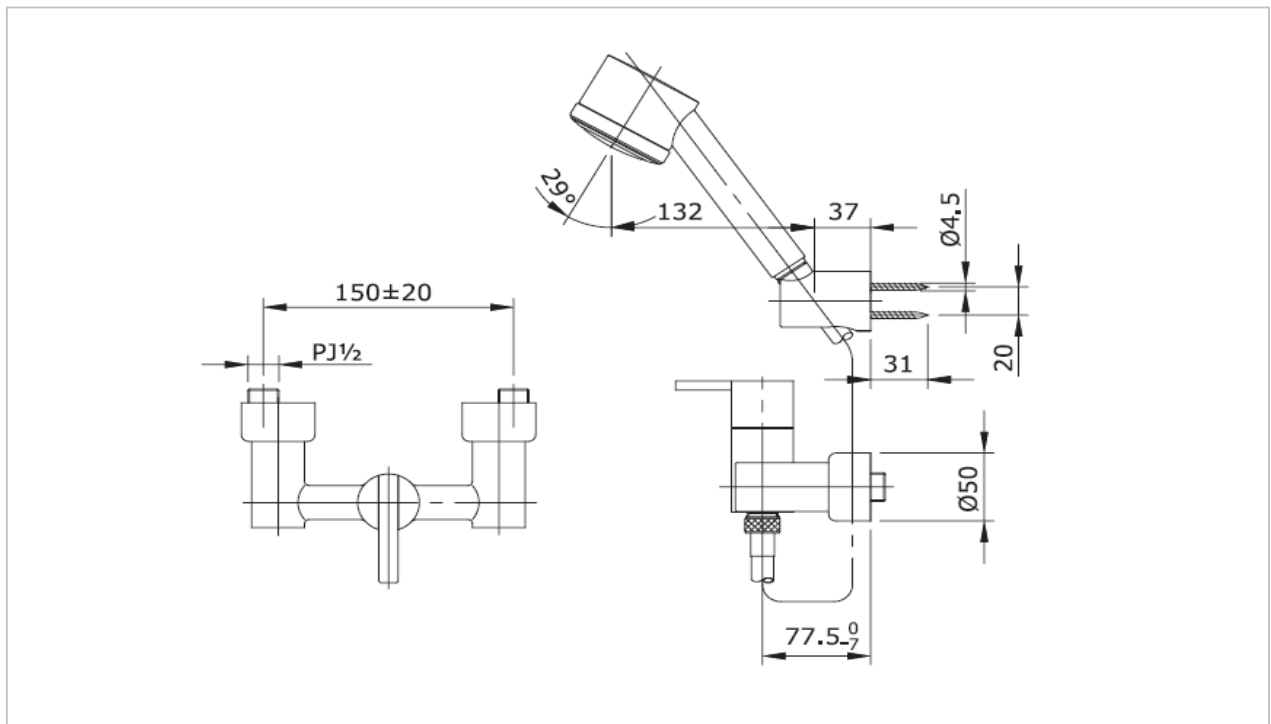

**TOTO**

**FAUCET&SHOWER**

**TX474SEN**

*"Ego" Exposed Mixer for Shower*

Product Features

Exposed Single Lever Mixer for Shower

Suggestion Fittings & Parts

Remark : We reserve the right to change some parts for suitability.