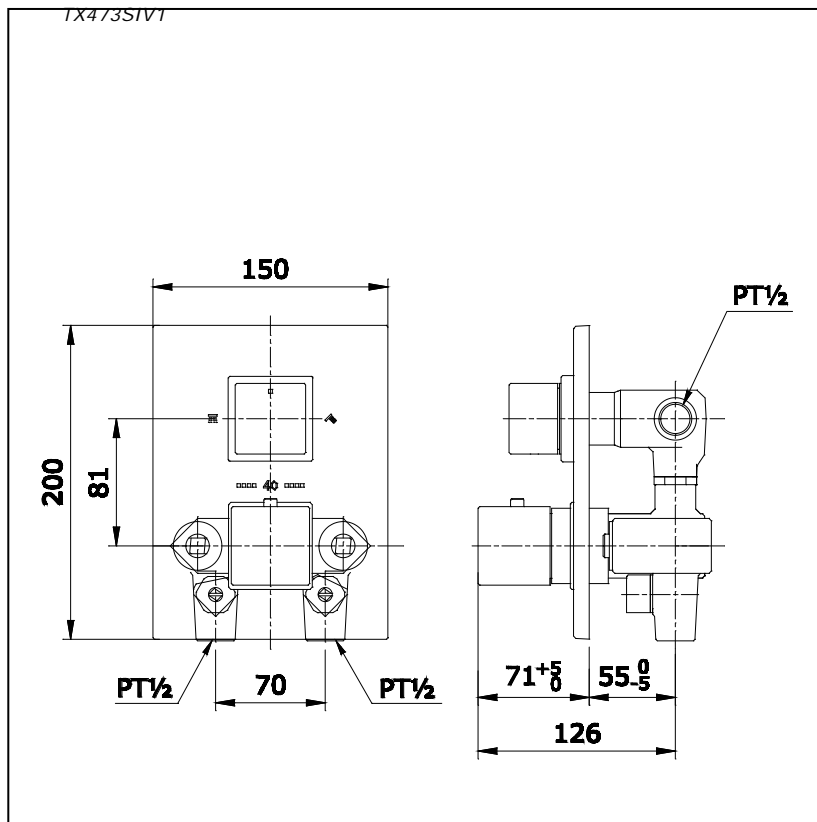

## Specifications

Water Pressure : 0.05MPa -0.75MPa  
 Finish : Nickel Chrome  
 Material : Brass  
 Flow Rate (Bath Side) : >9 L/min @0.1 Mpa.  
 Flow Rate (Bath Side) : >6 L/min @0.1 Mpa.

## Parts description

- **TX473SIV1**

Thermostat Fixed Shower Head and Hand Shower with Diverter and Stop Valve

## Drawing: