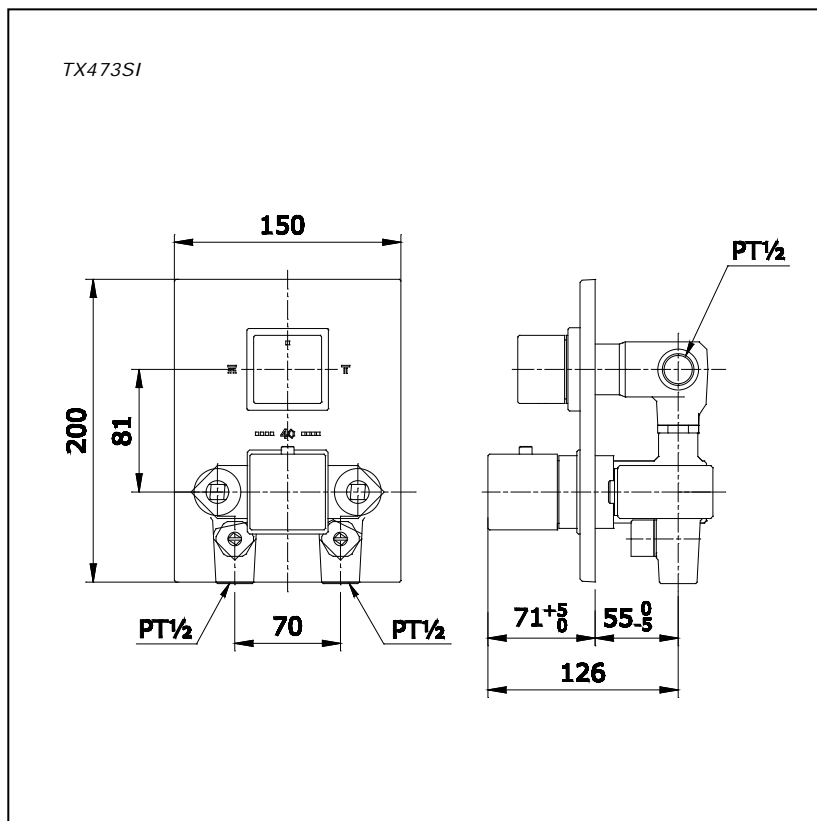

Item number: **TX473SI** **ICON Series**

Features

- Modern styling to complement the Icon design suite
- Durable finishes

Specifications

Water Pressure : 0.05MPa -0.75MPa
 Finish : Nickel Chrome
 Material : Brass
 Flow Rate (Bath Side) : >9 L/min @0.1 Mpa.
 Flow Rate (Bath Side) : >6 L/min @0.1 Mpa.

Parts description

- **TX473SI**

Thermostat Bath and Shower Mixer with Diverter and Stop Valve

Drawing:

Remarks:

Please result TOTO sales representative for detail.