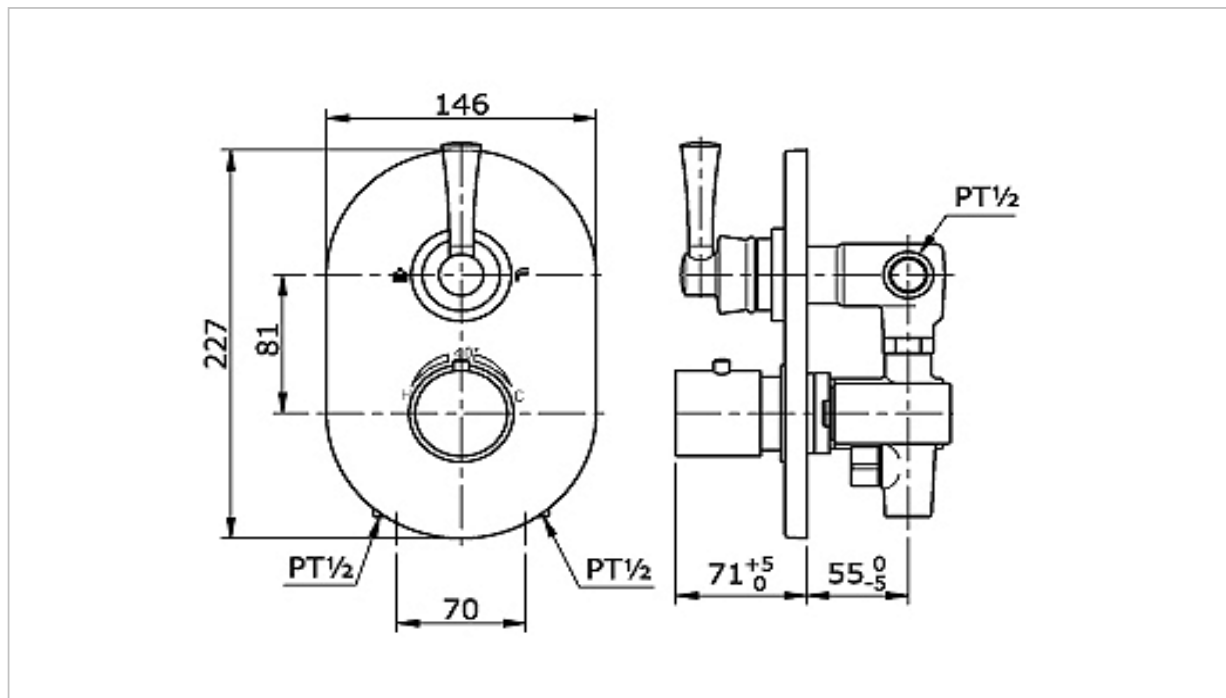

TOTO

FAUCET&SHOWER

TX473SG

"Gloria" Concealed Mixer for Fixed Shower

Product Features

Thermostat Bath & Shower Mixer
with Diverter & Stop Valve

Suggestion Fittings & Parts

Remark : We reserve the right to change some parts for suitability.