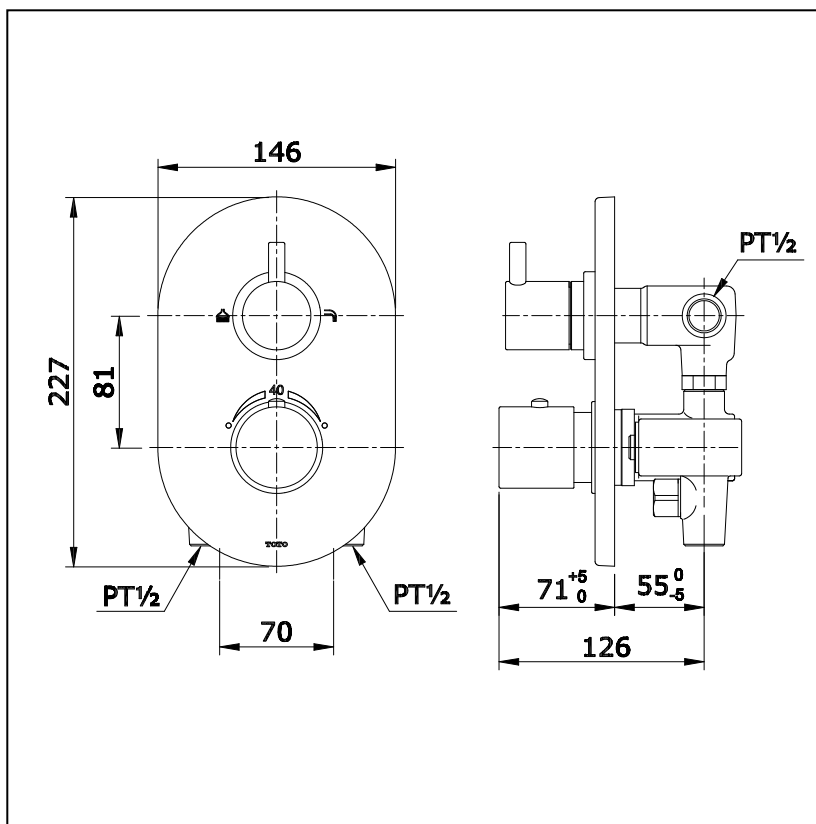

Item number: **TX473SES** EGO II Series

Features

Specifications

Finish : Nickel Chrome
Material : Brass

Parts description

● TX473SES

Thermostat Bath and Shower Mixer with Diverter and Stop Valve

Drawing: