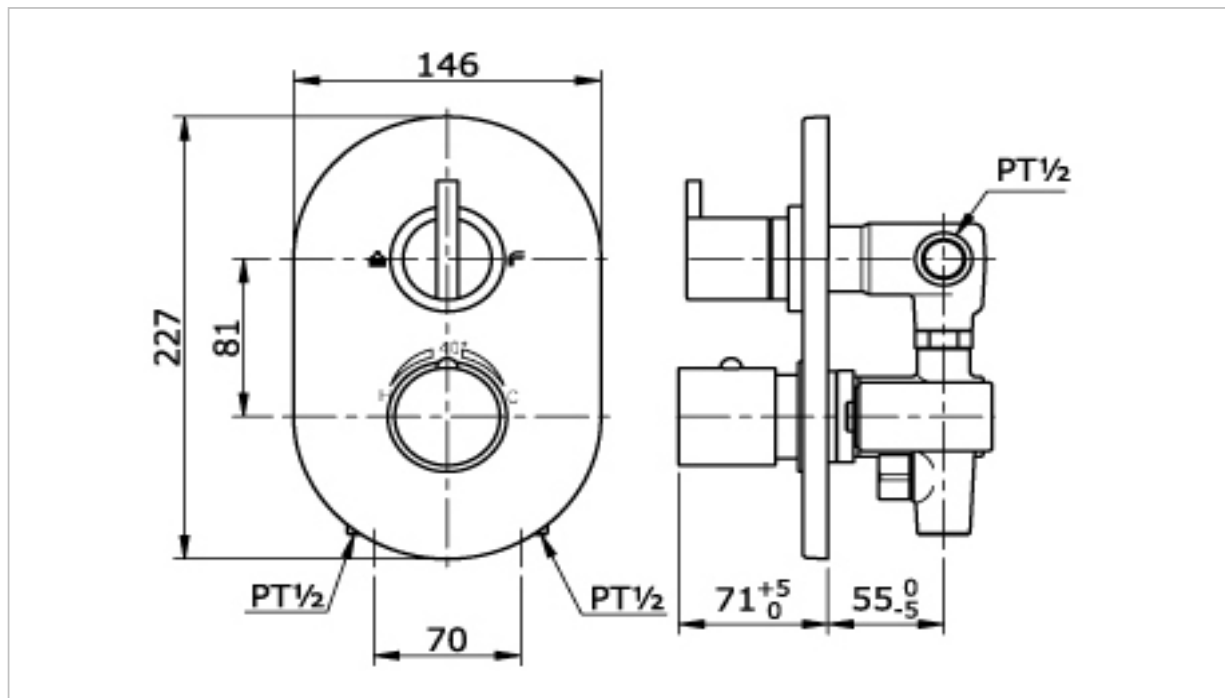

TOTO

FAUCET&SHOWER

TX473SE

"Ego" Concealed Mixer for Fixed Shower

Product Features

Thermostat Bath & Shower Mixer
with Diverter & Stop Valve

Suggestion Fittings & Parts

Remark : We reserve the right to change some parts for suitability.