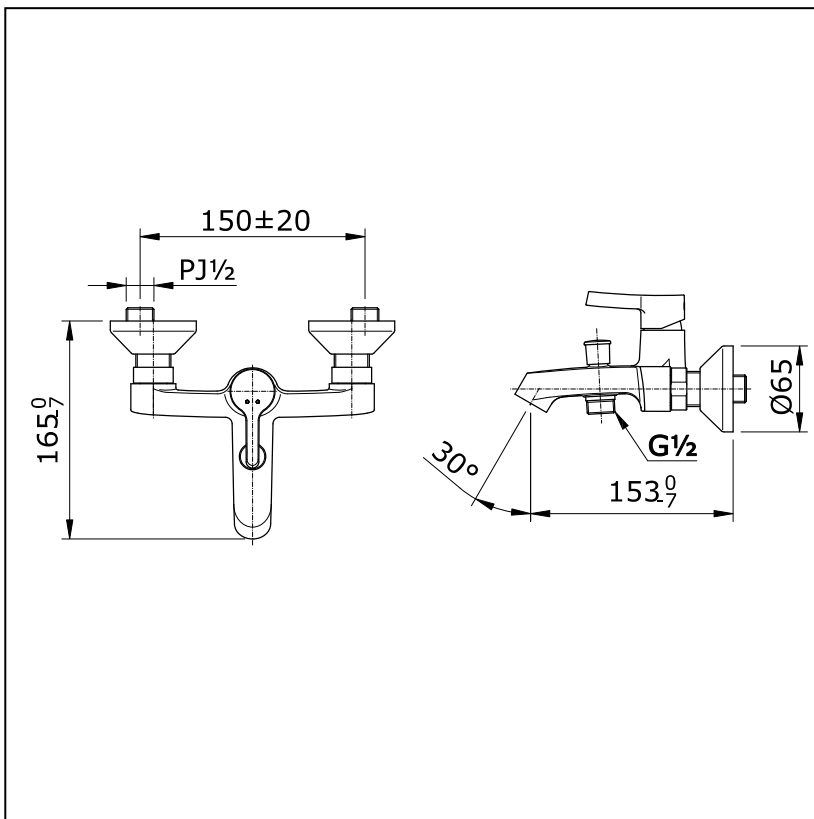

Item number: **TX471SPV1** **PLANO Series**

Features

Specifications

Water Pressure : 0.05MPa -0.75MPa
 Hole : 1 Hole
 Finish : Nickel Chrome
 Material : Brass

Parts description

- **TX471SPV1**

Single Lever Bath and Shower Mixer without Hand Shower Set

Drawing:

Remarks:

Please result TOTO sales representative for detail.