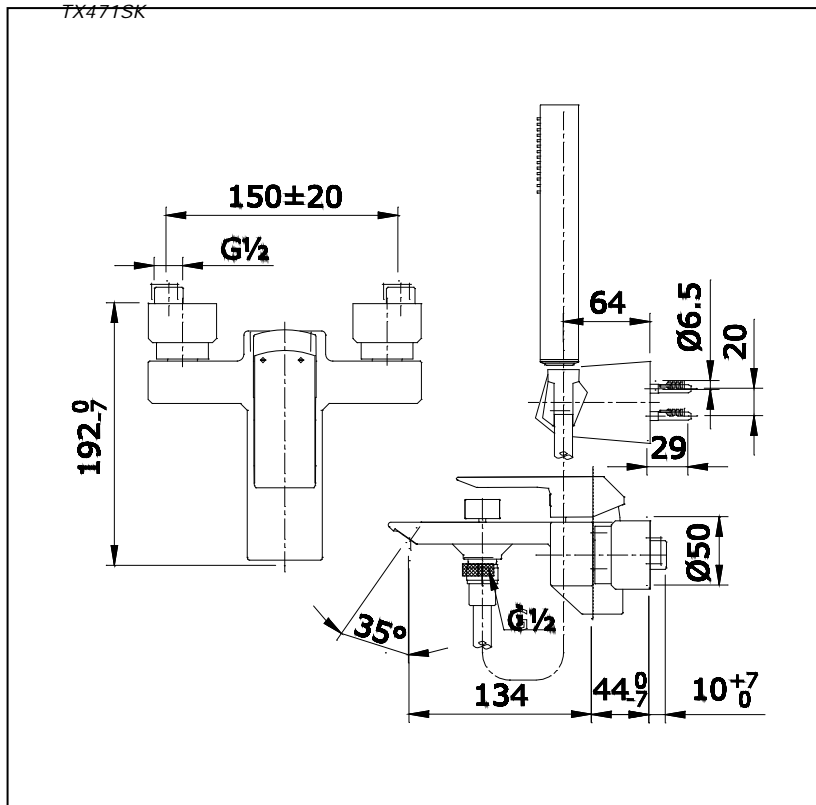

Drawing:

Remarks:

Please result TOTO sales representative for detail.