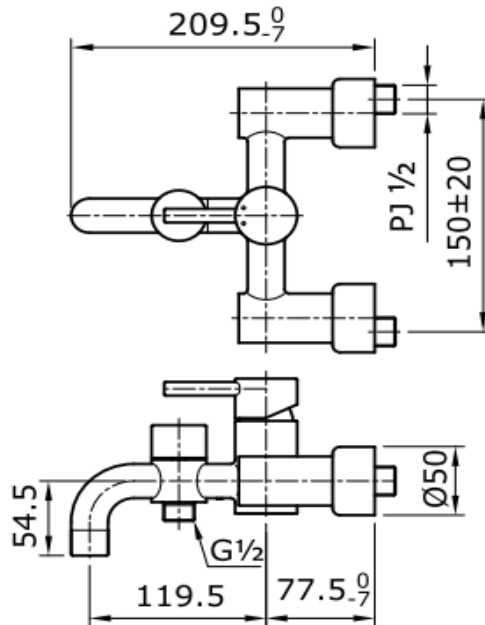

**TOTO**

**FAUCET**

**TX471SESV1BR**

Single Lever Shower Mixer

Product Features

Bath and Shower Faucet without Hand Shower

Suggestion Fittings & Parts

Remark : We reserve the right to change some parts for suitability.