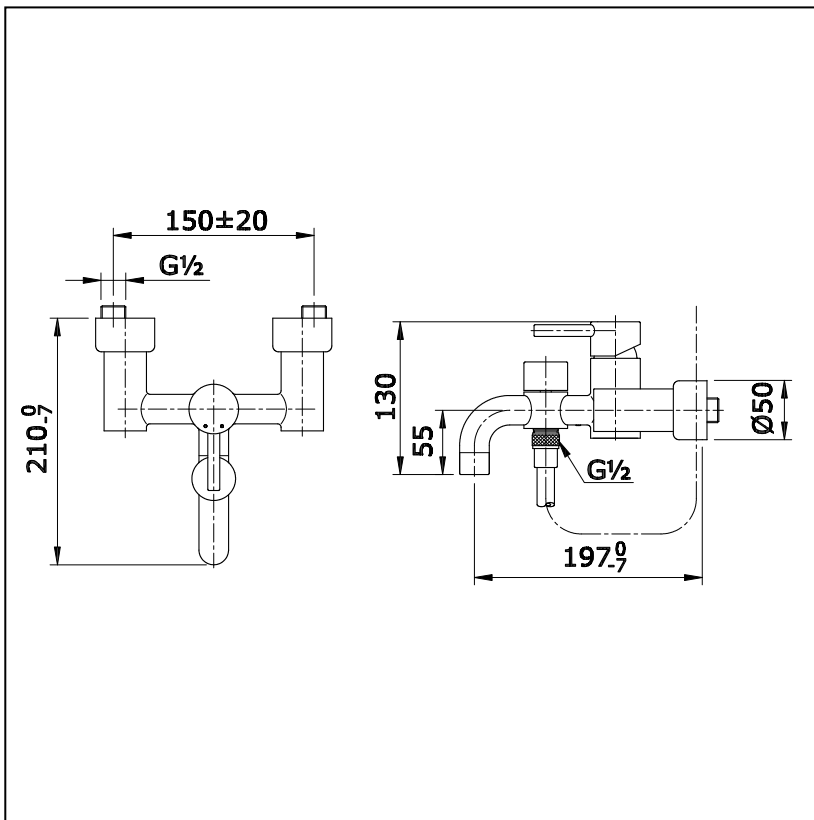

## Specifications

Water Pressure : 0.05MPa - 0.75MPa  
 Finish : Nickel Chrome  
 Material : Brass

## Parts description

- **TX471SESV1**

Single Lever Bath and Shower Mixer  
 without Hand Shower Set

## Drawing: