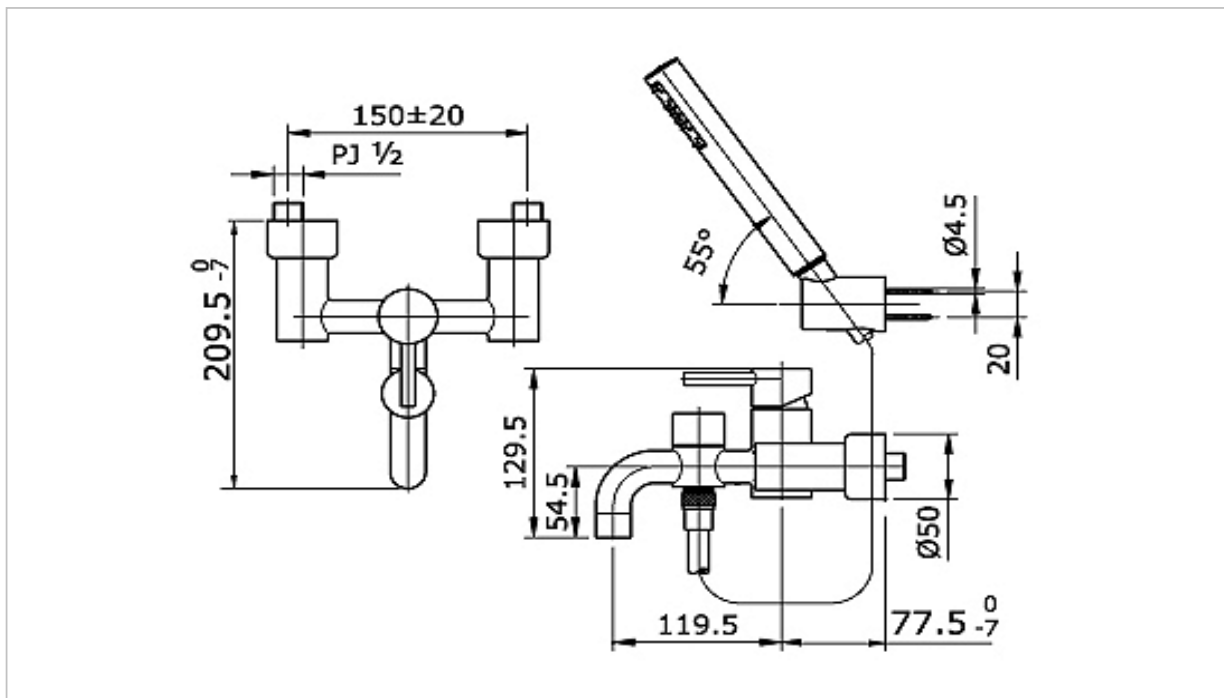

**TOTO**

**FAUCET&SHOWER**

**TX471SESM**

"Ego II" Shower Set

Product Features

Single Lever Bath & Shower Set

Suggestion Fittings & Parts

Remark : We reserve the right to change some parts for suitability.