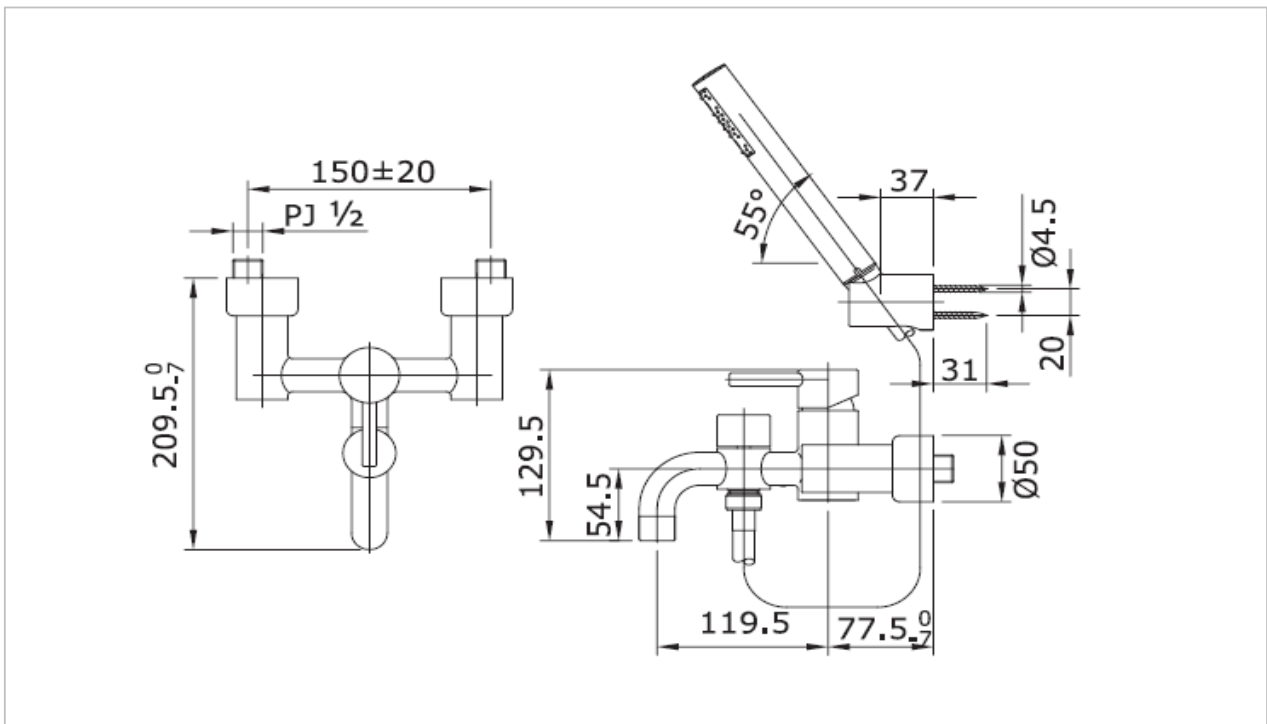

TOTO

FAUCET&SHOWER

TX471SES

"Ego II" Exposed Mixer and Hand Shower

Product Features

Exposed Single Lever Mixer and Hand Shower

Suggestion Fittings & Parts

Remark : We reserve the right to change some parts for suitability.

TOTO (THAILAND) CO.,LTD

Bangkok Office : 598 Q House Ploenjit Building., G floor., Ploenchit Rd.,Lumpini, Pathumwan, Bangkok. 10330 Thailand

Tel : +(66)2-650-9925(AUTO) Fax : +(66)2-650-9923-4

www.toto.co.th