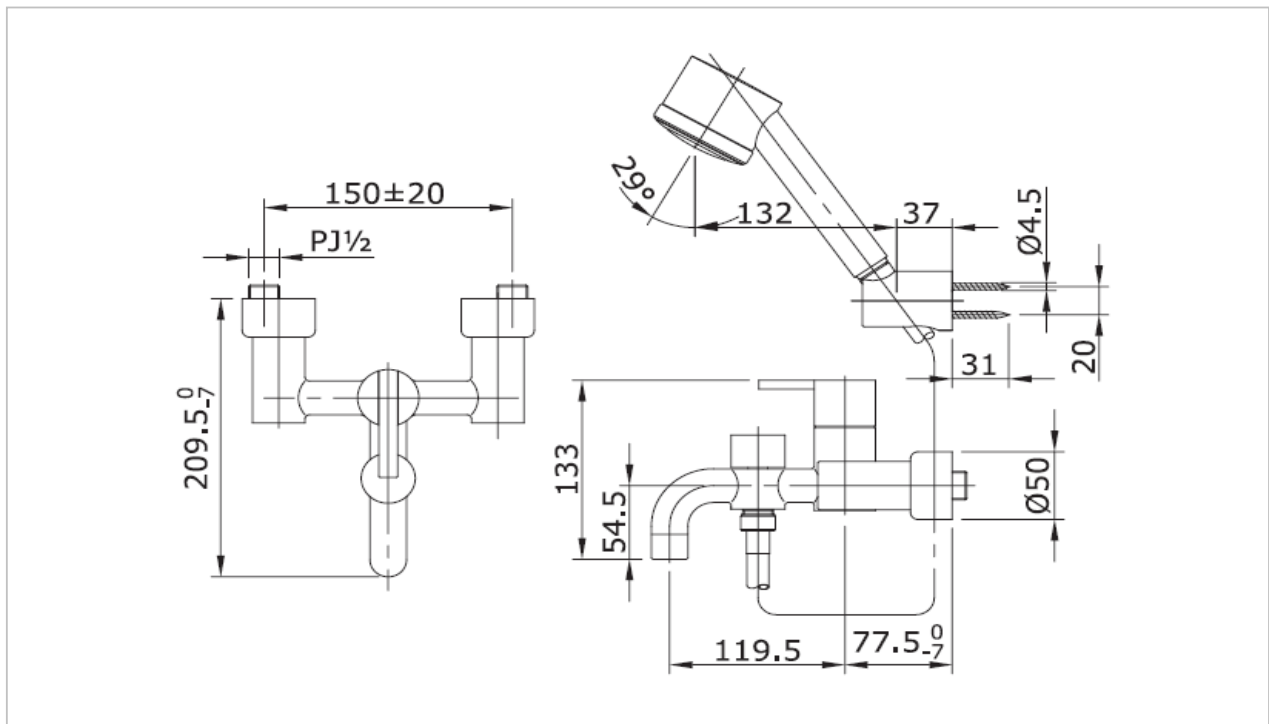

### Product Features

Single Lever Bath Mixer and Hand Shower