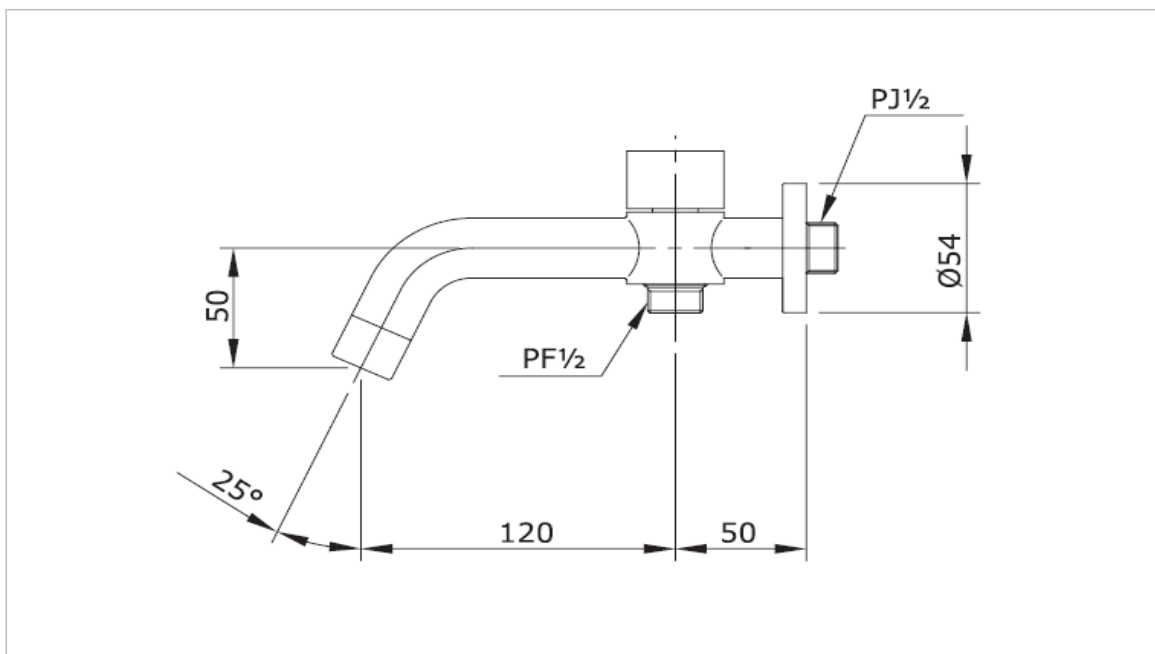

TOTO

FAUCET&SHOWER

TX470SE

"Ego" Bath Spout

Product Features

Bath Spout with Diverter for Hand Shower

Suggestion Fittings & Parts

Remark : We reserve the right to change some parts for suitability.