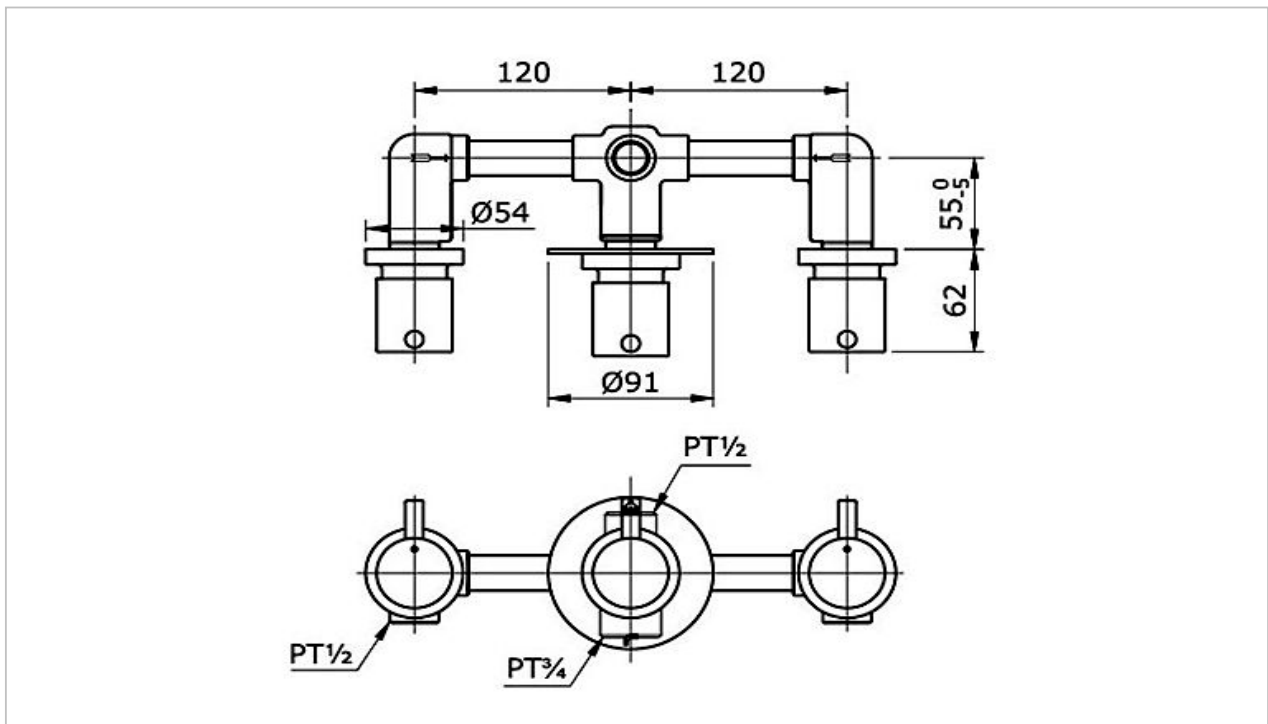

TOTO

FAUCET&SHOWER

TX469SESBR

"Ego II" Mixing Valve

Product Features

Mixing Valve for Bath & Shower
with Diverter

Suggestion Fittings & Parts

Remark : We reserve the right to change some parts for suitability.