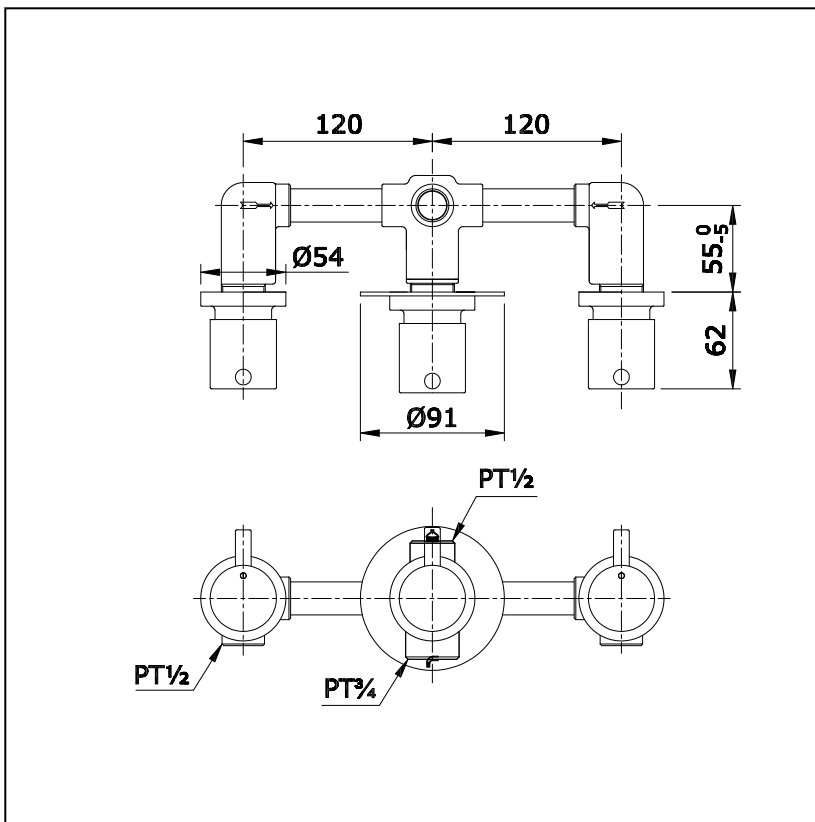

Item number: **TX469SES** **EGO II Series**

Features

-
-
-

Specifications

Finish : Nickel Chrome
 Material : Brass

Parts description

● **TX469SES**

2 Handle Bath and Shower Mixer with Diverter

Drawing:

Remarks:

Please result TOTO sales representative for detail.