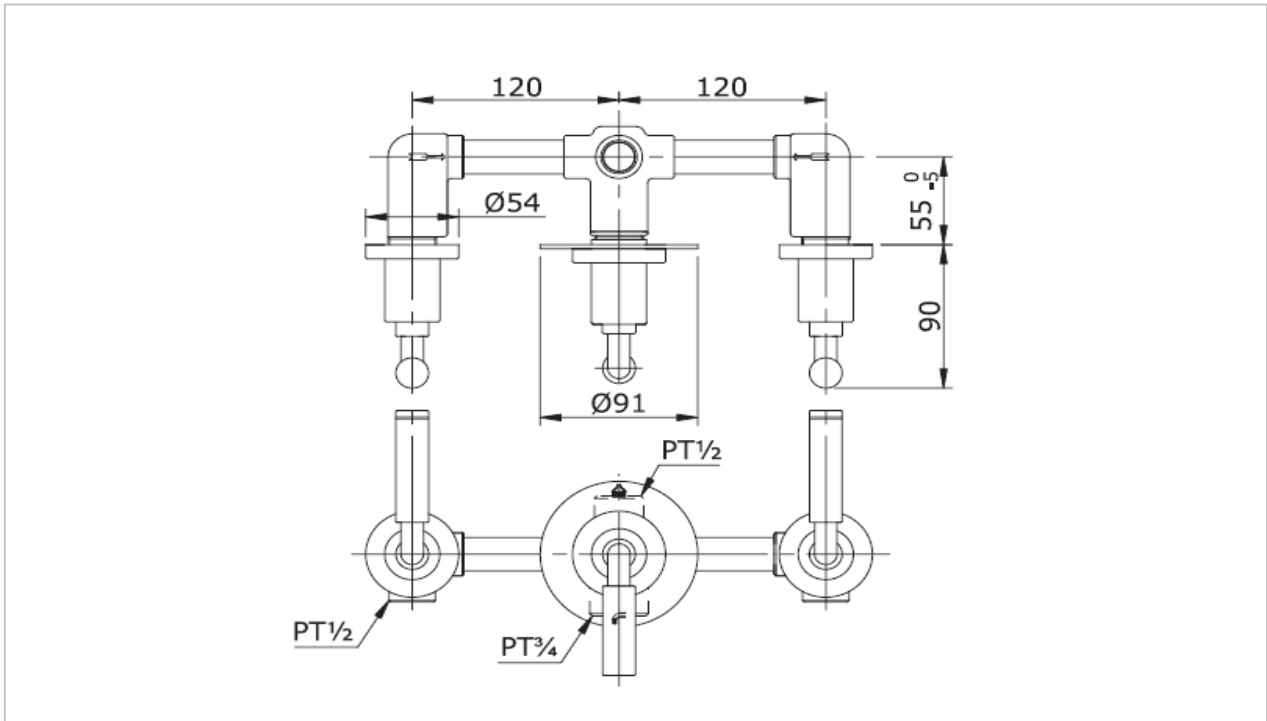

TOTO

FAUCET&SHOWER

TX469SEL

"Ego II (Lever Handle)" Concealed Mixing Valve

Product Features

Concealed Mixing Valve with Diverter

Suggestion Fittings & Parts

Remark : We reserve the right to change some parts for suitability.