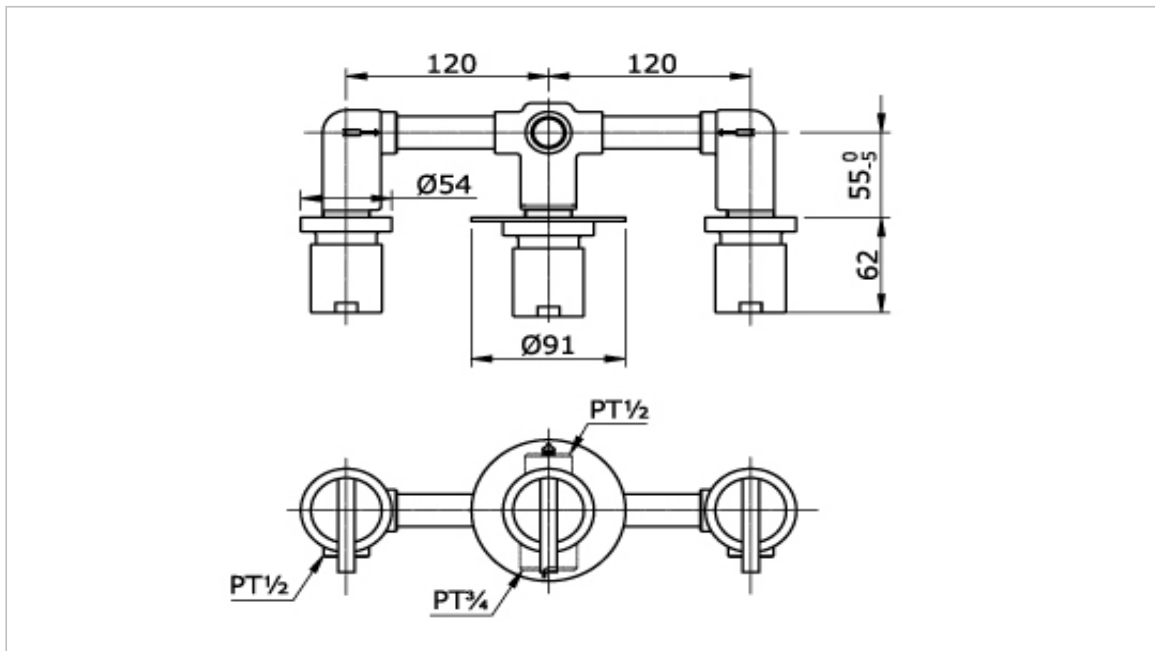

TOTO

FAUCET&SHOWER

TX469SE

"Ego" Mixing Valve

Product Features

Mixing Valve for Bath & Shower with Diverter

Suggestion Fittings & Parts

Remark : We reserve the right to change some parts for suitability.