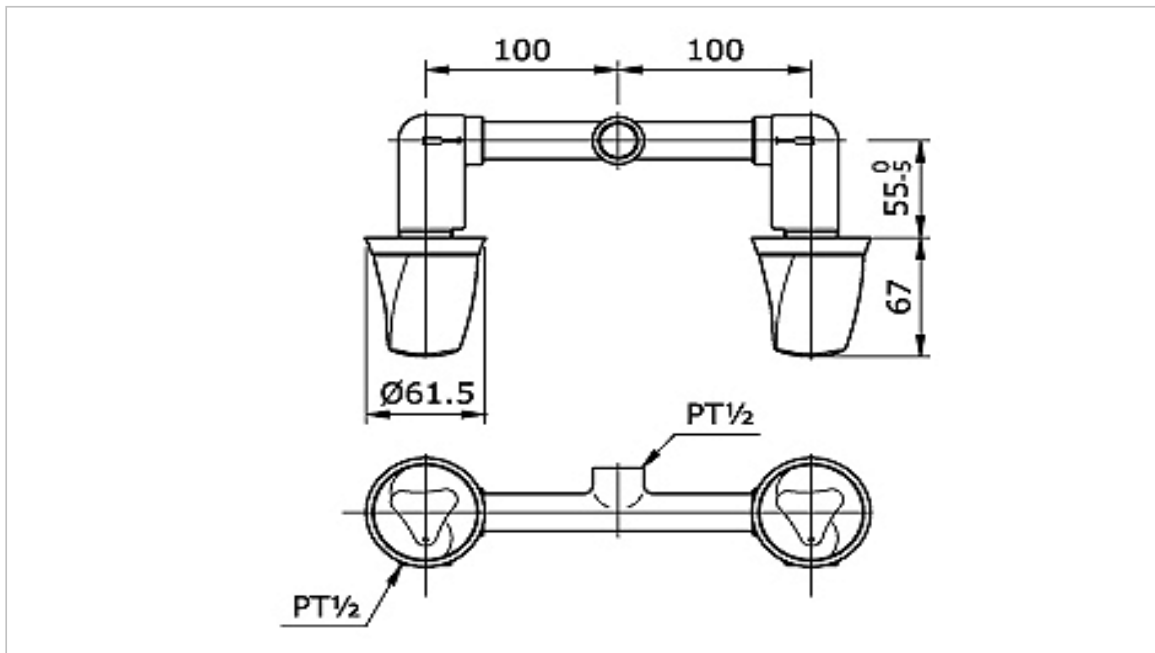

**TOTO**

**FAUCET&SHOWER**

**TX468SL**

*"Loop" Mixing Valve*

Product Features

Mixing Valve for Shower

Suggestion Fittings & Parts

Remark : We reserve the right to change some parts for suitability.