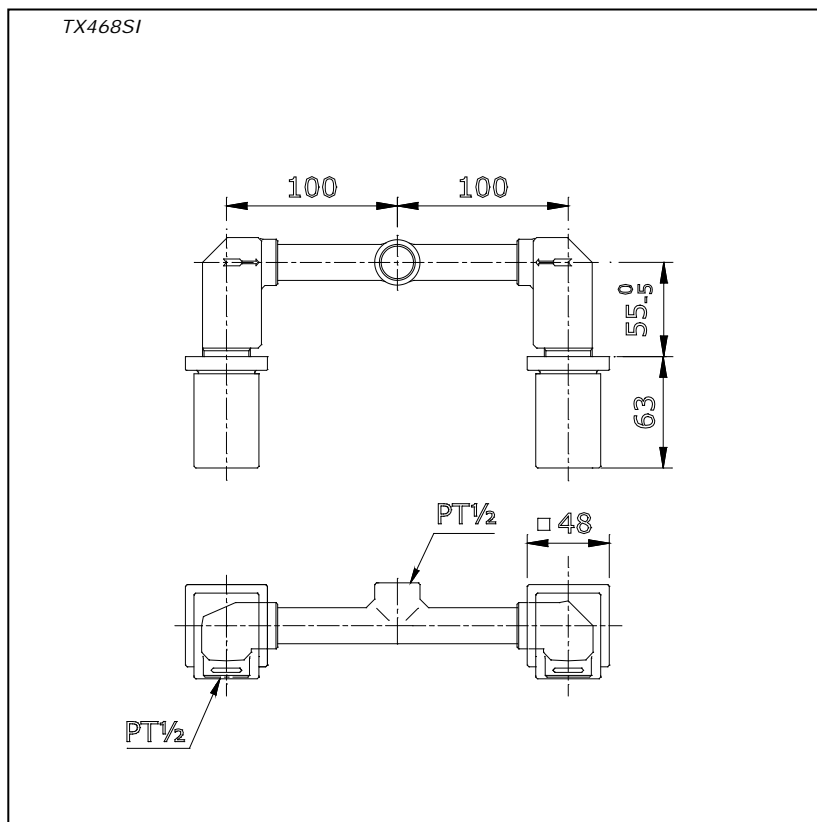

Item number: **TX468SI** **ICON Series**

Features

- Modern styling to complement the Icon design suite
- Durable finishes

Specifications

Water Pressure : 0.05MPa -0.75MPa
 Finish : Nickel Chrome
 Material : Brass
 Flow Rate : >6 L/min @0.1 Mpa.

Parts description

- **TX468SI**
 Mixing Valve for Shower

Drawing:

Remarks:

Please result TOTO sales representative for detail.