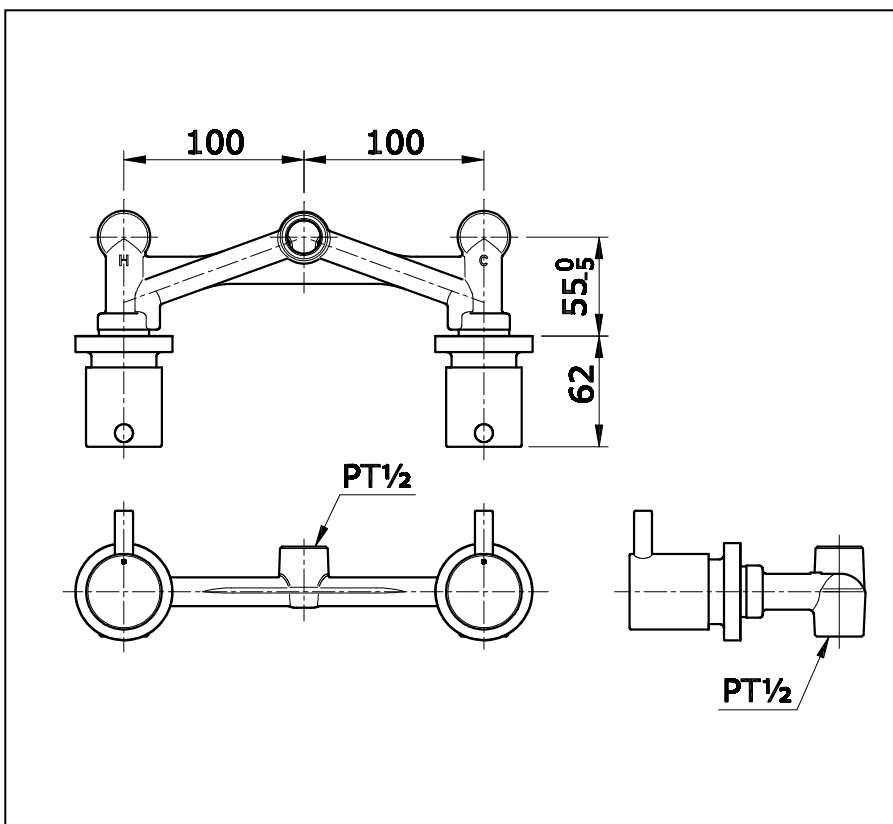

## Parts description

- TX468SESBR

Mixing Valve for Shower

## Drawing: