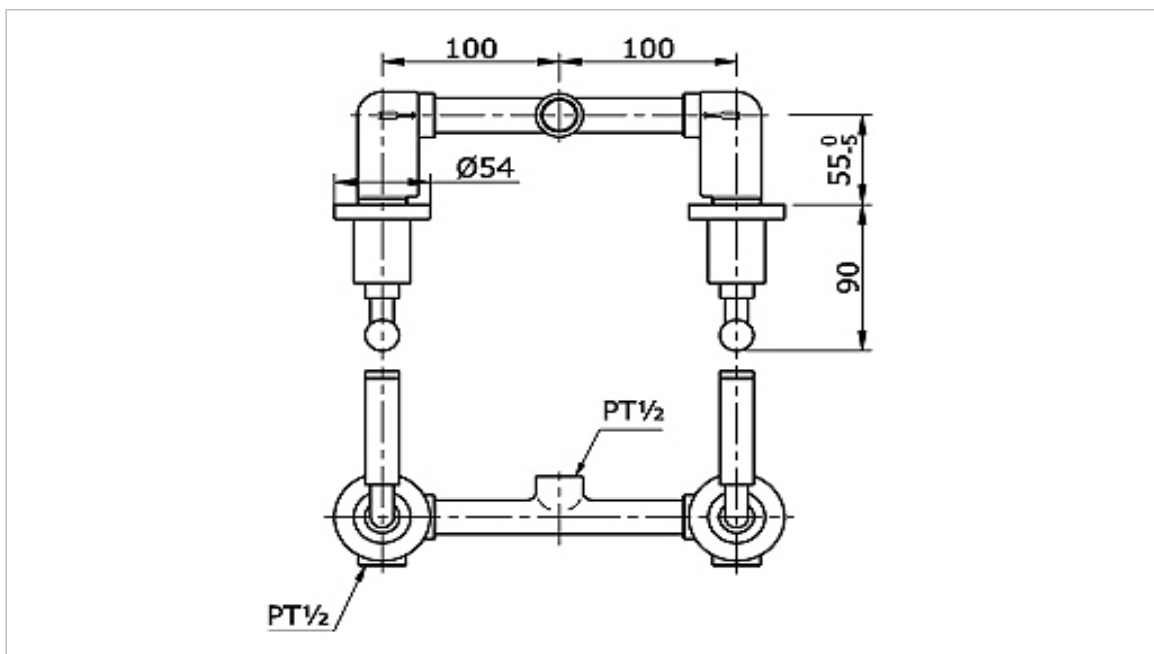

TOTO

FAUCET&SHOWER

TX468SEL

"Ego II" Mixing Valve

Product Features

Mixing Valve for Shower

Suggestion Fittings & Parts

Remark : We reserve the right to change some parts for suitability.