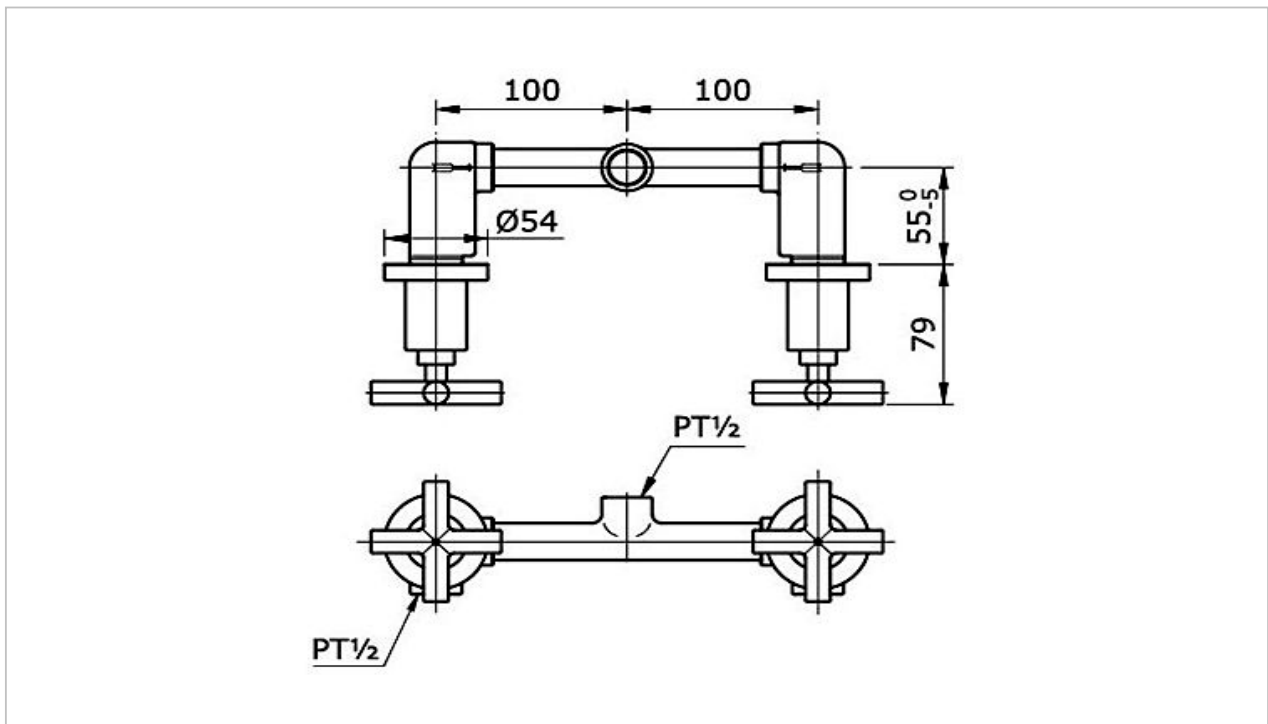

TOTO

FAUCET&SHOWER

TX468SECBR

"Ego II" Mixing Valve

Product Features

Mixing Valve for Shower

Suggestion Fittings & Parts

Remark : We reserve the right to change some parts for suitability.