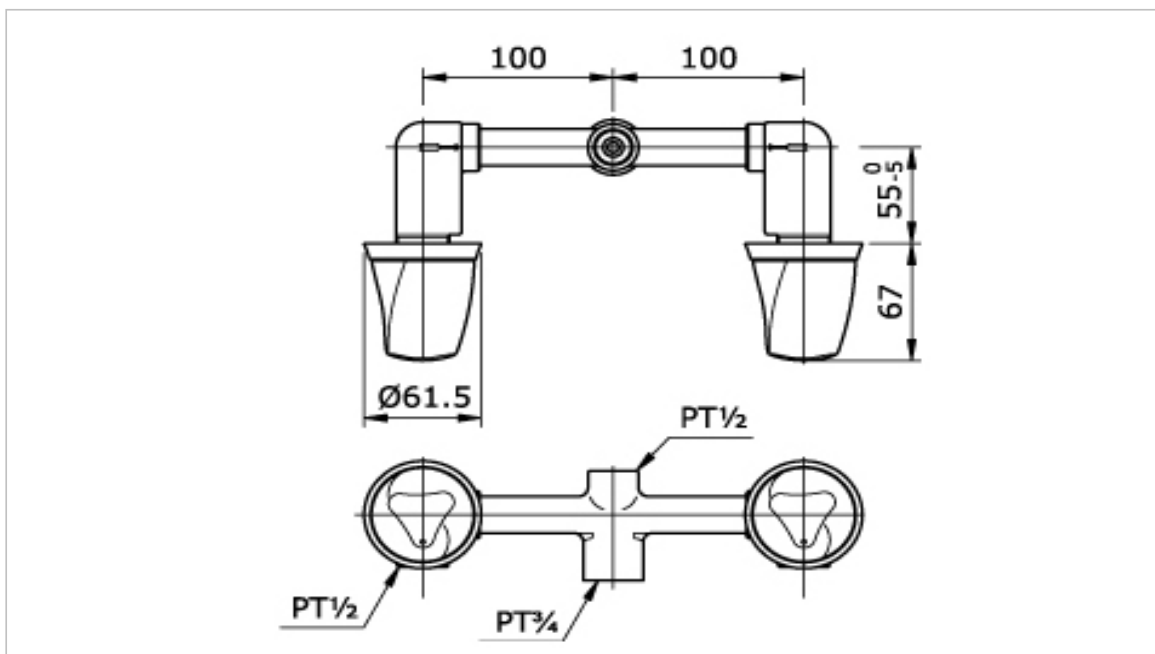

TOTO

FAUCET&SHOWER

TX468SBL

"Loop" Mixing Valve

Product Features

Mixing Valve for Bath & Shower

Suggestion Fittings & Parts

Remark : We reserve the right to change some parts for suitability.