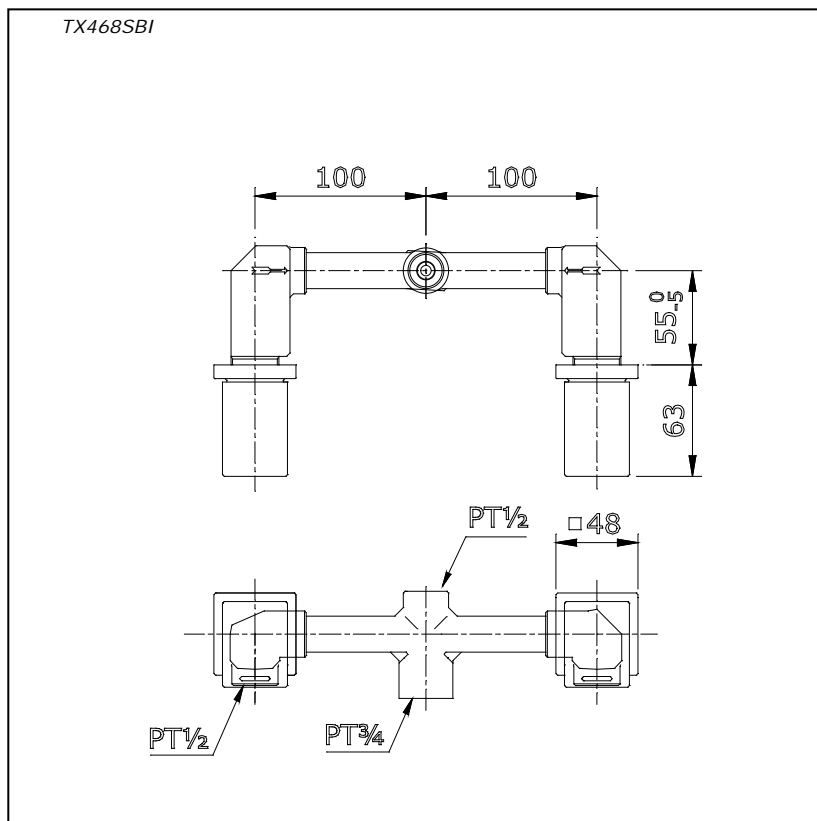

Drawing:

Remarks:

Please result TOTO sales representative for detail.