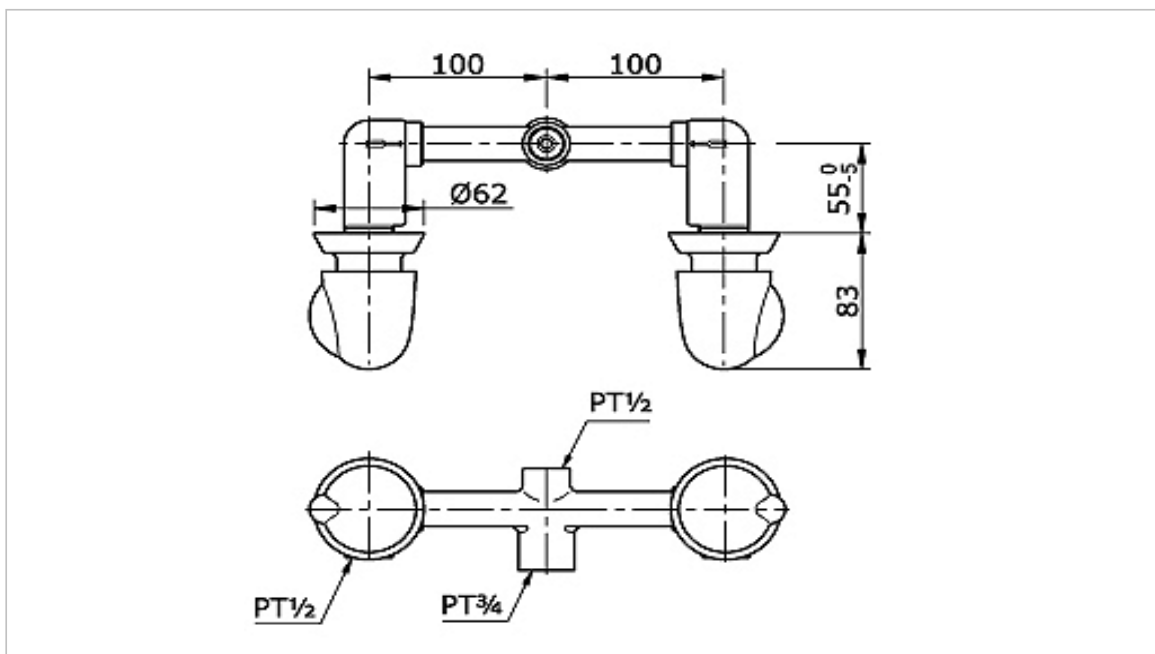

**TOTO**

**FAUCET&SHOWER**

**TX468SBF**

*"Fiore" Mixing Valve*

Product Features

Mixing Valve for Bath & Shower

Suggestion Fittings & Parts

Remark : We reserve the right to change some parts for suitability.