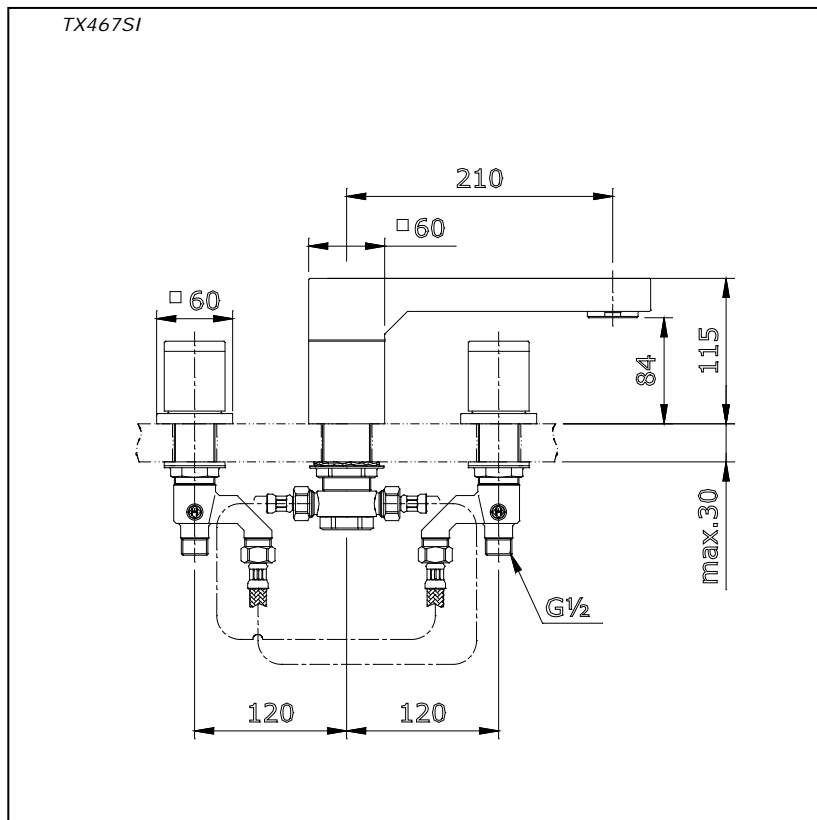

Item number: **TX467SI** **ICON Series**

Features

- Modern styling to complement the Icon design suite
- Durable finishes

Specifications

Water Pressure : 0.05MPa -0.75MPa
 Hole : 3 Holes
 Finish : Nickel Chrome
 Material : Brass
 Flow Rate : >9 L/min @0.1 Mpa.

Parts description

- **TX467SI**
 Bath Filler and Mixer

Drawing:

Remarks:

Please result TOTO sales representative for detail.