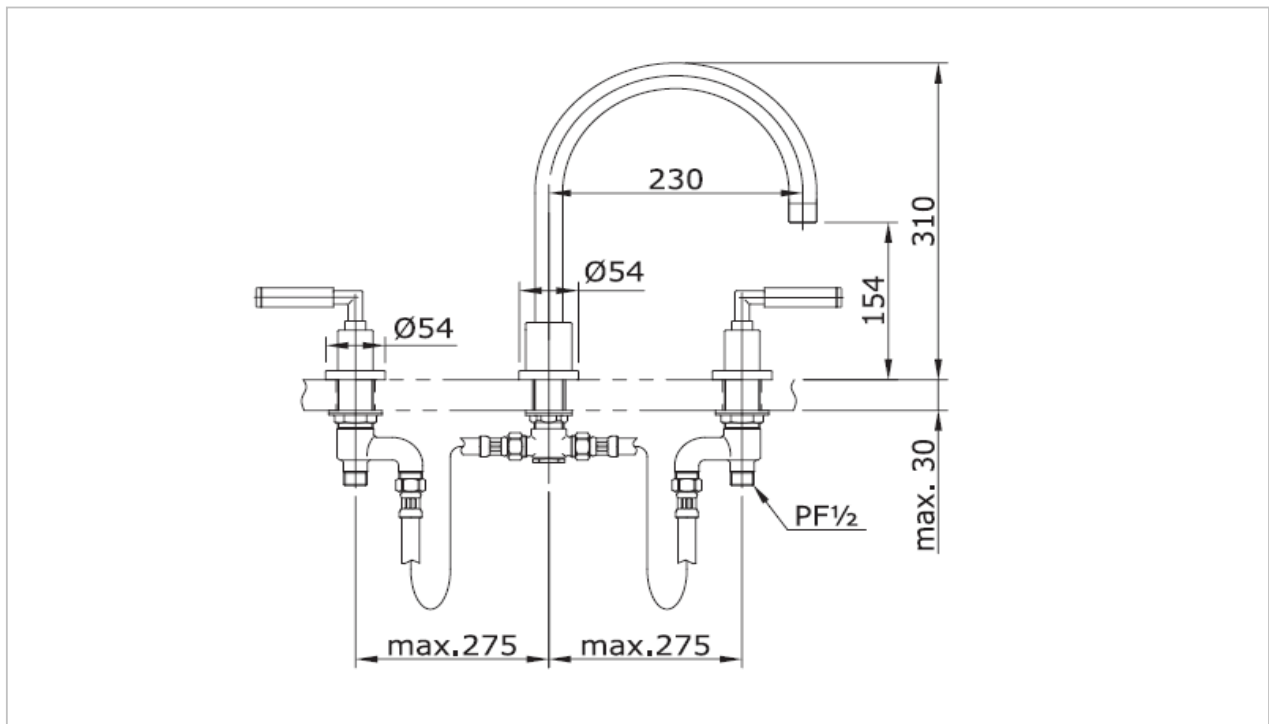

TOTO

FAUCET&SHOWER

TX467SEL

"Ego II (Lever Handle)"Bath Filler Mixer

Product Features

Suggestion Fittings & Parts

Remark : We reserve the right to change some parts for suitability.

TOTO (THAILAND) CO.,LTD