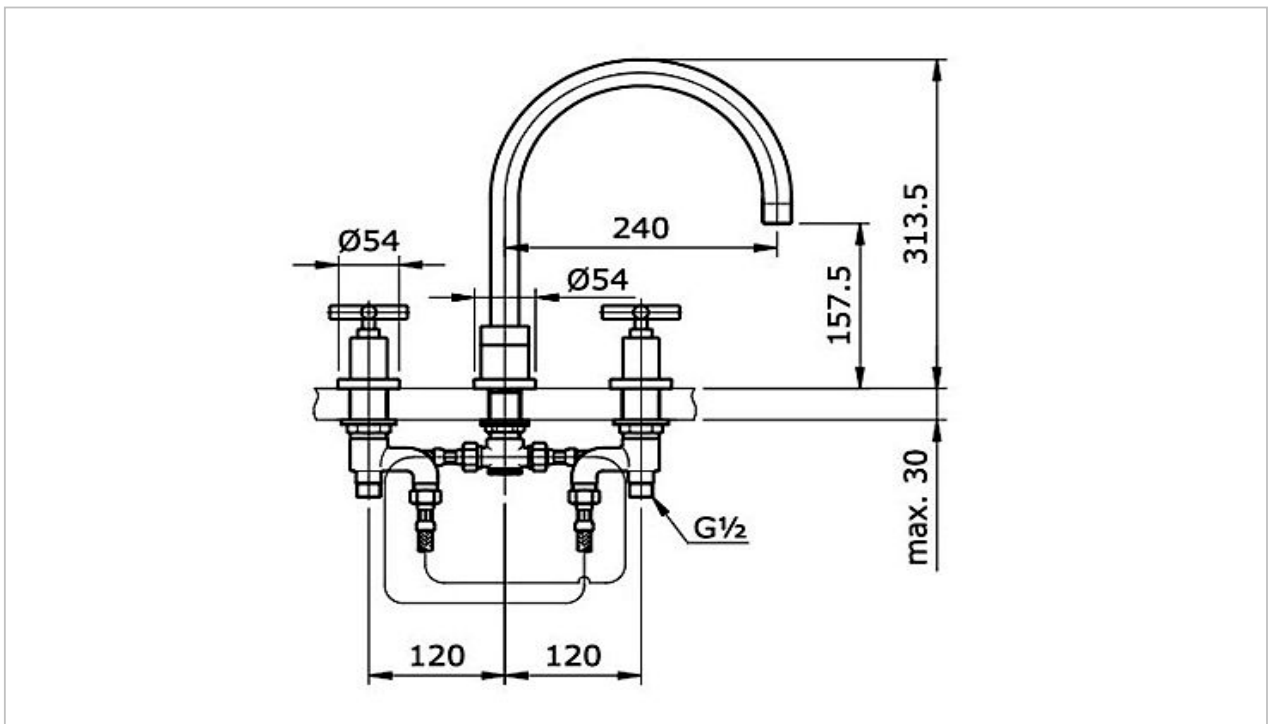

**TOTO**

**FAUCET&SHOWER**

**TX467SECBR**

*"Ego II (Cross Handle)" Bath Filler Mixer*

Product Features

Bath Filler & Mixer

Suggestion Fittings & Parts

Remark : We reserve the right to change some parts for suitability.