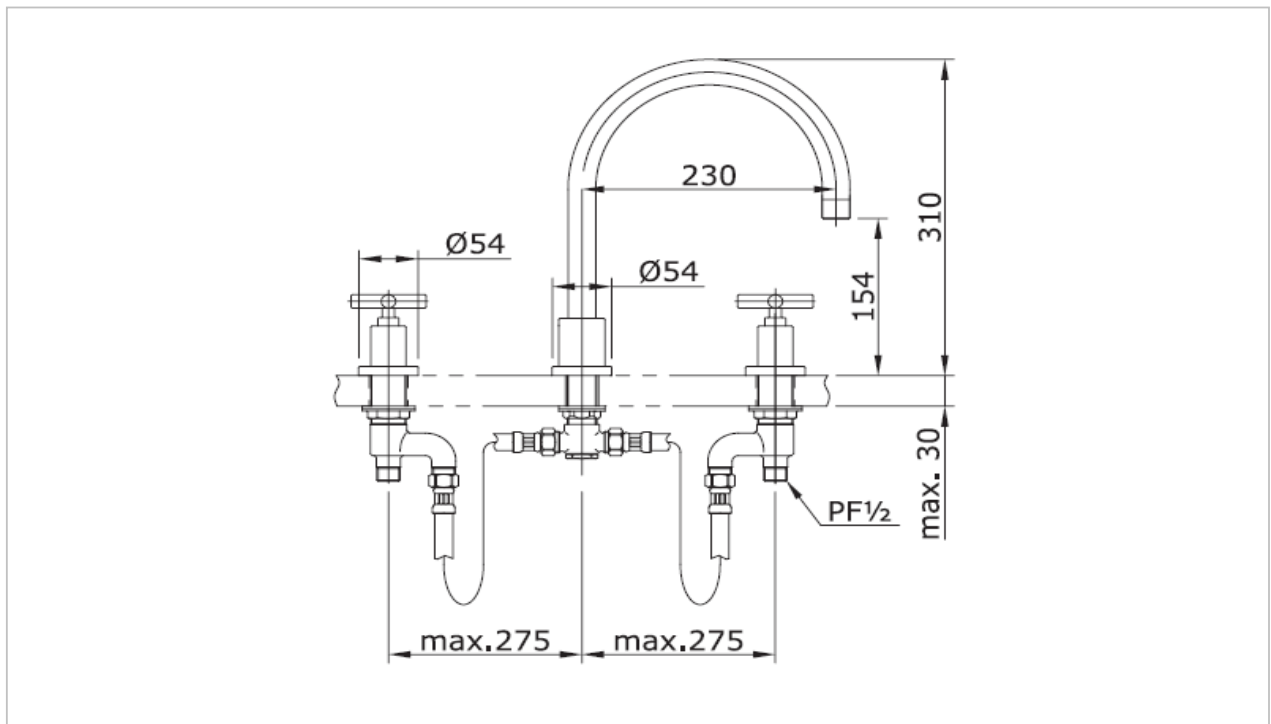

TOTO

FAUCET&SHOWER

TX467SEC

"Ego II (Cross Handle)" Bath Filler Mixer

Product Features

Suggestion Fittings & Parts

Remark : We reserve the right to change some parts for suitability.

TOTO (THAILAND) CO.,LTD