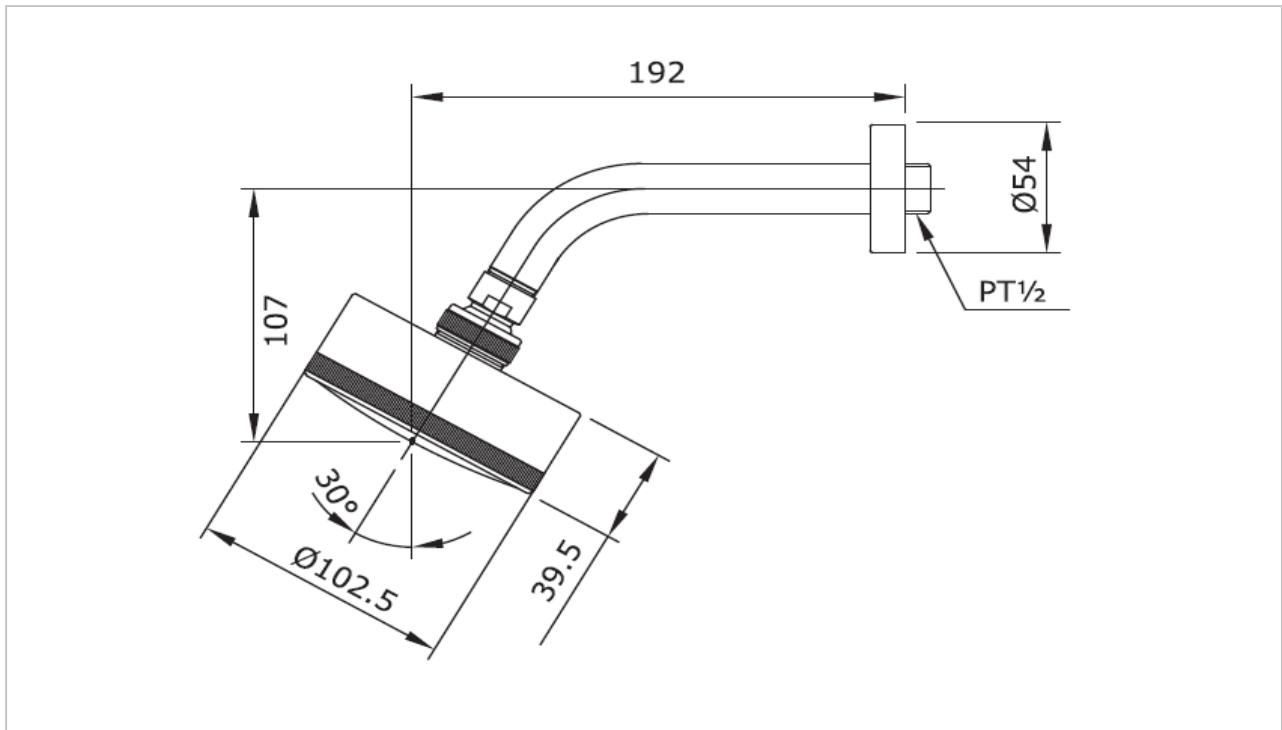

TOTO

FAUCET&SHOWER

TX465SE

Fixed Shower

Product Features

Suggestion Fittings & Parts

Remark : We reserve the right to change some parts for suitability.

TOTO (THAILAND) CO.,LTD