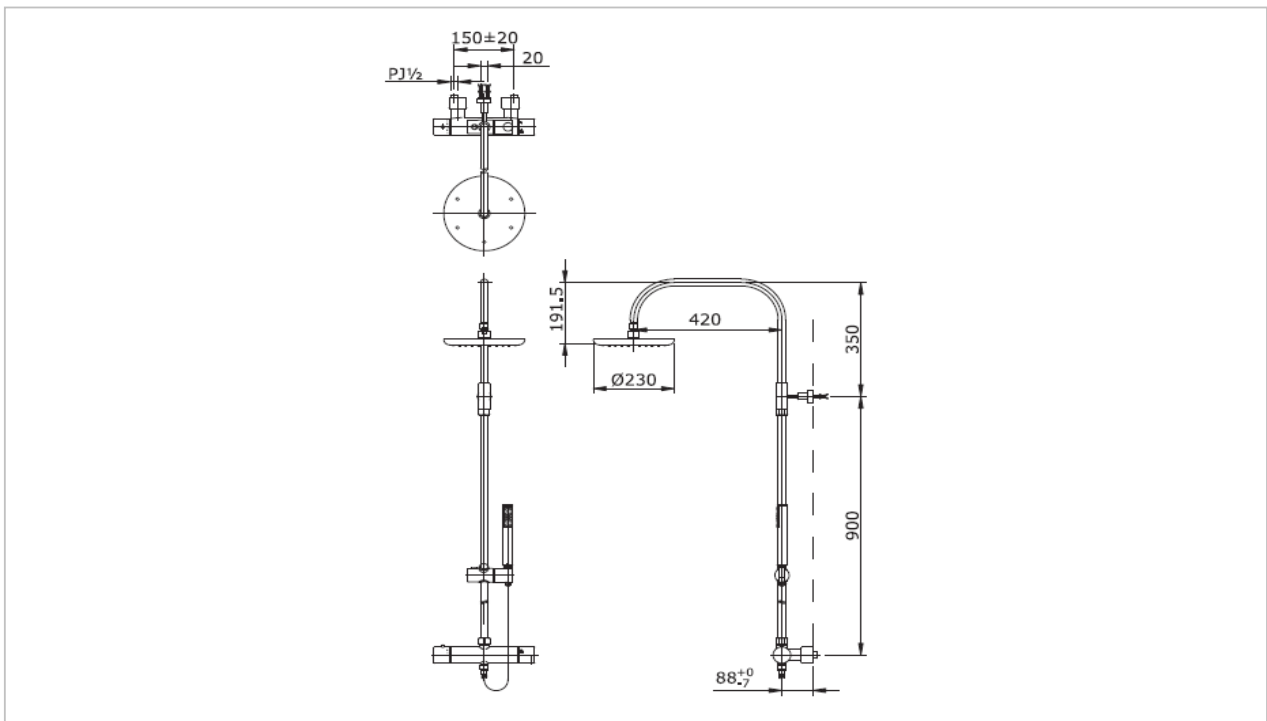

TOTO

FAUCET&SHOWER

TX454SESN

Shower Bar

Product Features

TX454SESN

Thermostat Combination Exposed Rain Shower and Hand Shower

Suggestion Fittings & Parts