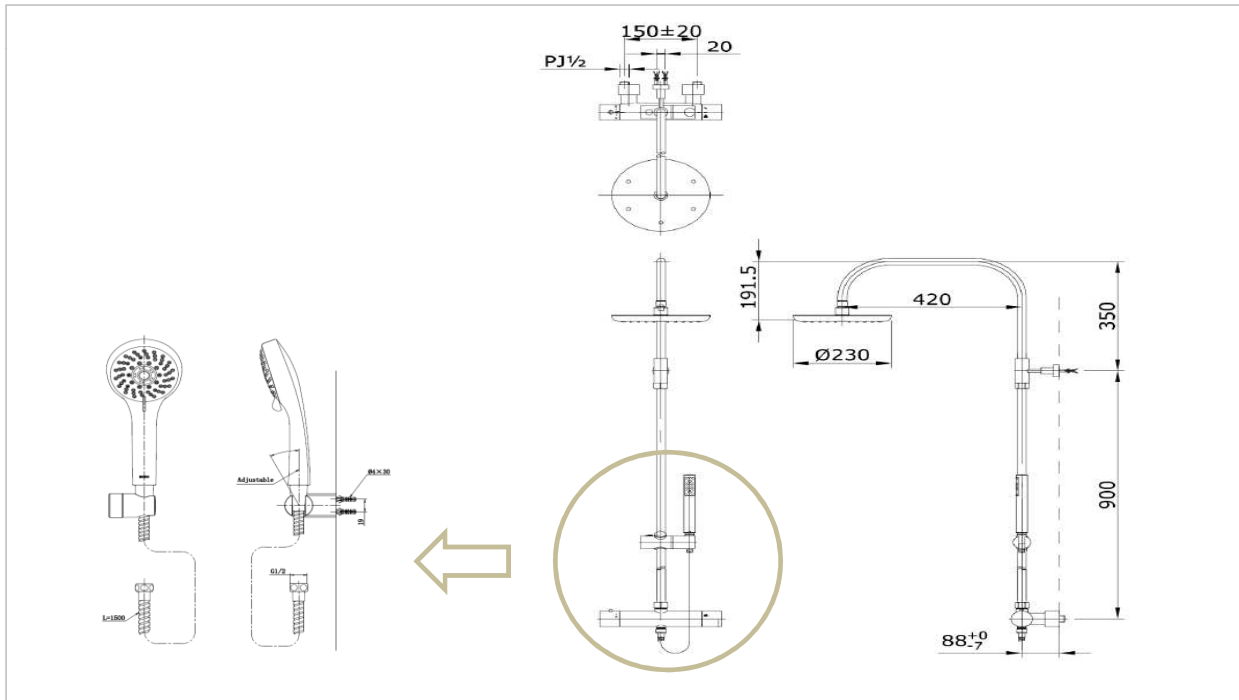

TOTO

FAUCET&SHOWER

TX454SESMV1

Shower Bar

Product Features

TX454SESMV1 
Thermostat Combination Exposed Rain Shower
and Hand Shower

Suggestion Fittings & Parts

Note : TX454SESMV1 change hand shower to TTSR105EMFK