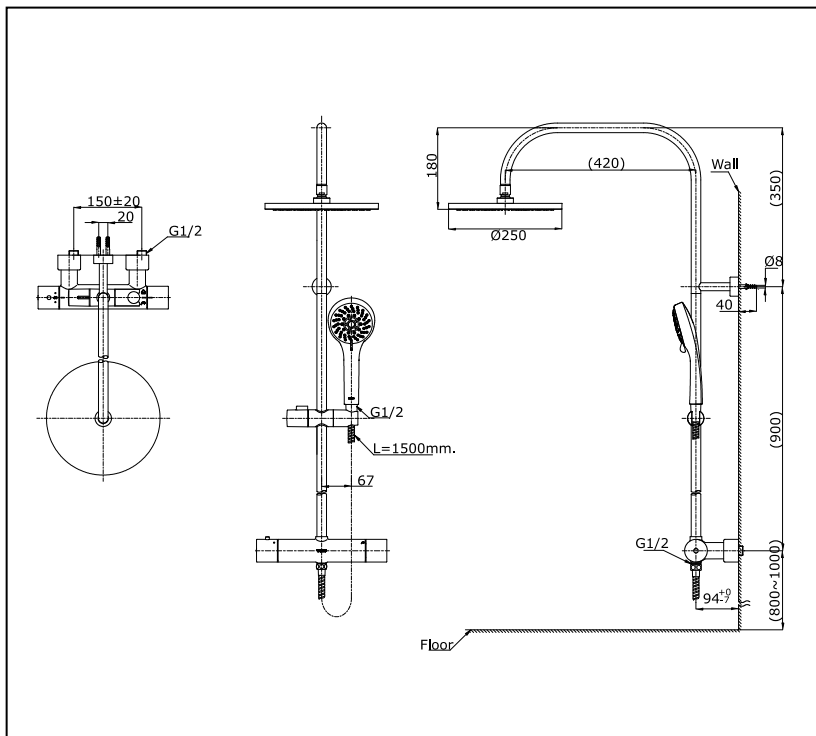

Item number: TX454SESMR THERMOSTAT SHOWERS

Features

Specifications

Water Pressure : 0.15MPa - 0.75MPa
 Finish : Nickel Chrome
 Material : Brass
 Flow Rate : <9L/min @0.1MPa.
 (Fixed Shower)

Parts description

- TX454SESMR

Thermostat Shower Column Set with 5 Mode Hand Shower (Over Head Shower Size : Ø230mm)

Drawing:

Remarks:

Please result TOTO sales representative for detail.

TOTO (THAILAND) CO.,LTD

Bangkok Office : G Tower Grand Rama 9,12th Floor, South Wing, 9 Rama IX Road,Huaykwang Sub-district,Huaykwang District, Bangkok. 10310 Thailand
 Tel : +(66)2-117-9520(AUTO) Fax : +(66)2-117-9527
 th.toto.com