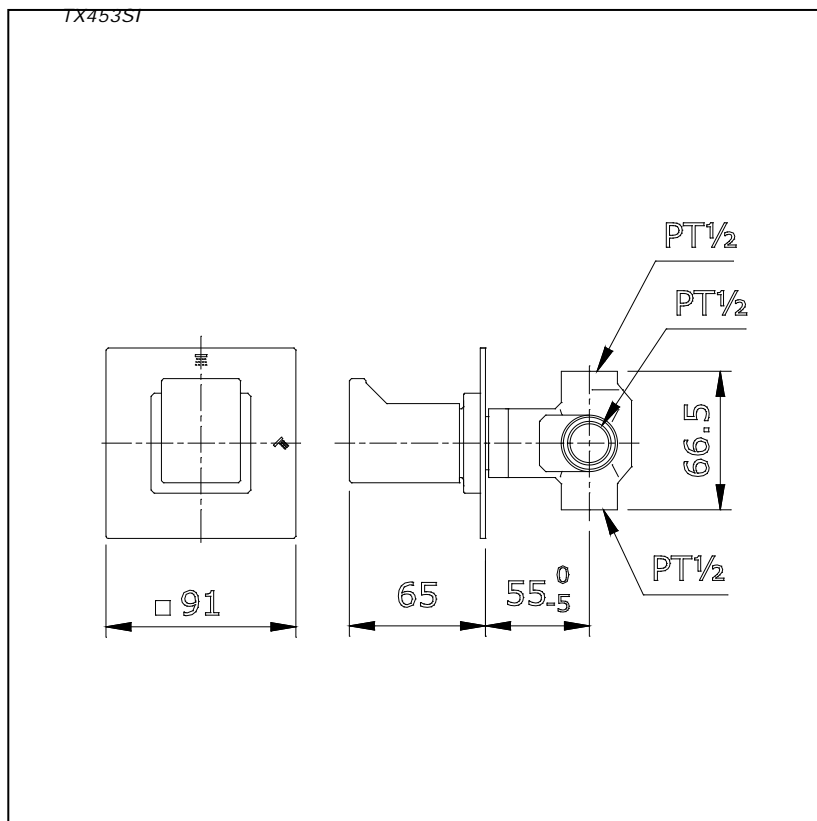

Item number: **TX453SI** **ICON Series**

Features

- Modern styling to complement the Icon design suite
- Durable finishes

Specifications

Water Pressure : 0.05MPa - 0.75MPa
 Finish : Nickel Chrome
 Material : Brass
 Flow Rate : >6 L/min @0.1 Mpa.

Parts description

- **TX453SI**
 2 Way Diverter (1 in 2 out)

Drawing:

Remarks:

Please result TOTO sales representative for detail.