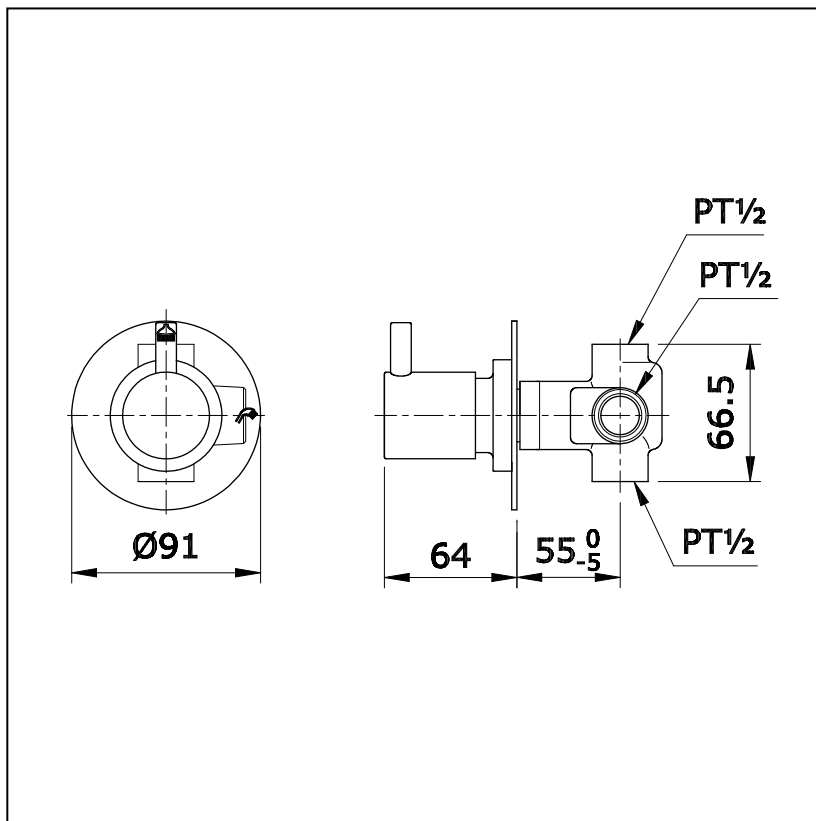

Drawing:

Remarks:

Please result TOTO sales representative for detail.