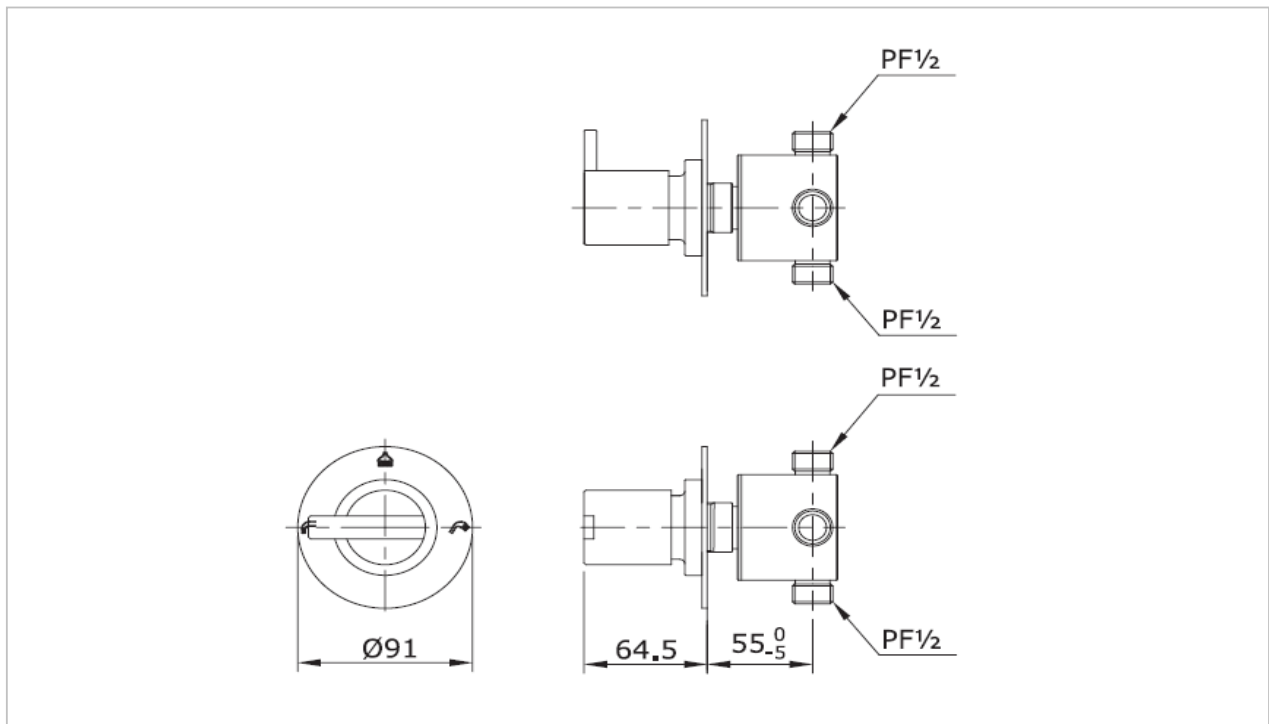

TOTO

FAUCET&SHOWER

TX453SE

"Ego" Diverter

Product Features

Diverter (1 in 2 out)

Suggestion Fittings & Parts

Remark : We reserve the right to change some parts for suitability.