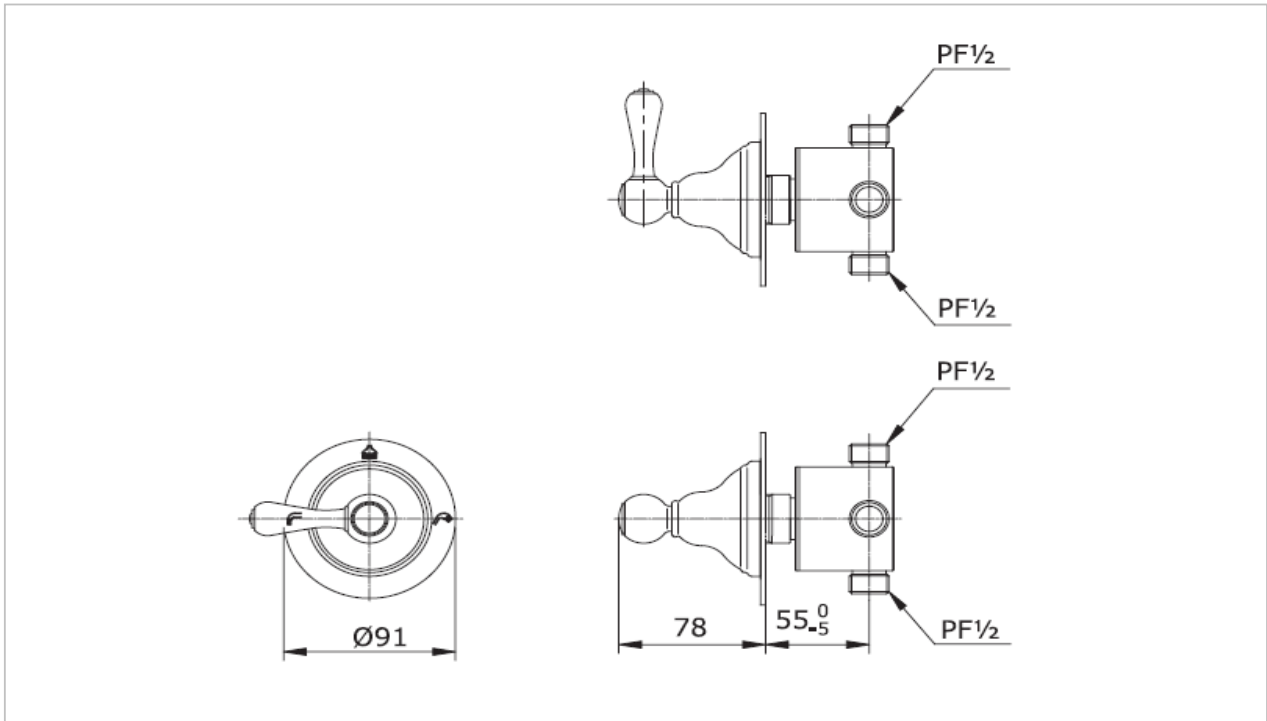

TOTO

FAUCET&SHOWER

TX453SC

"Curio" Diverter

Product Features

Diverter (1 in 2 out)

Suggestion Fittings & Parts

Remark : We reserve the right to change some parts for suitability.