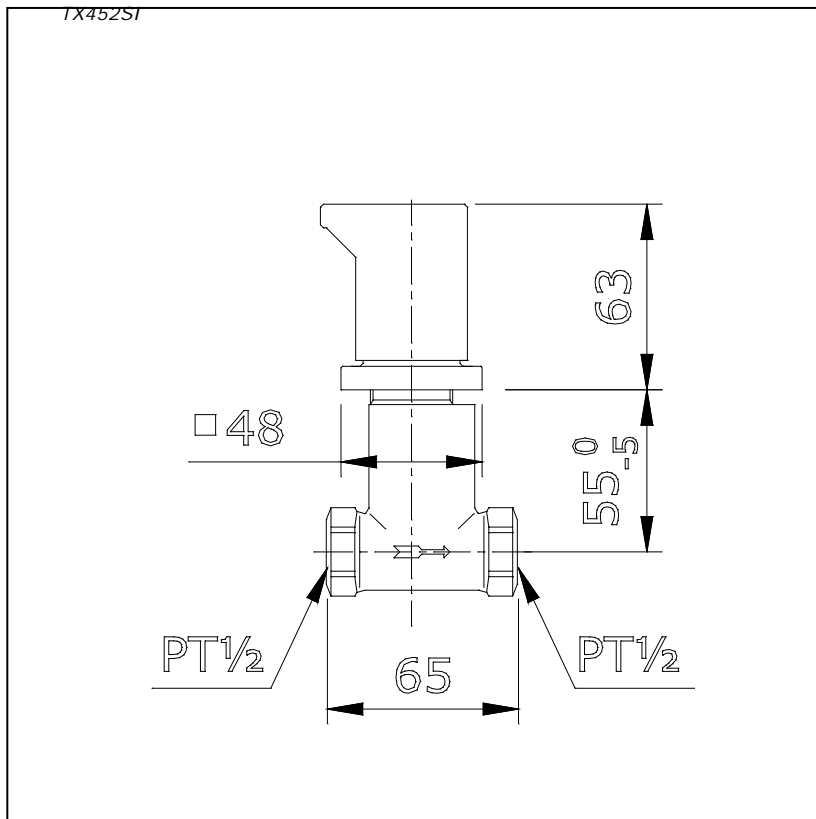

Drawing:

Remarks:

Please result TOTO sales representative for detail.