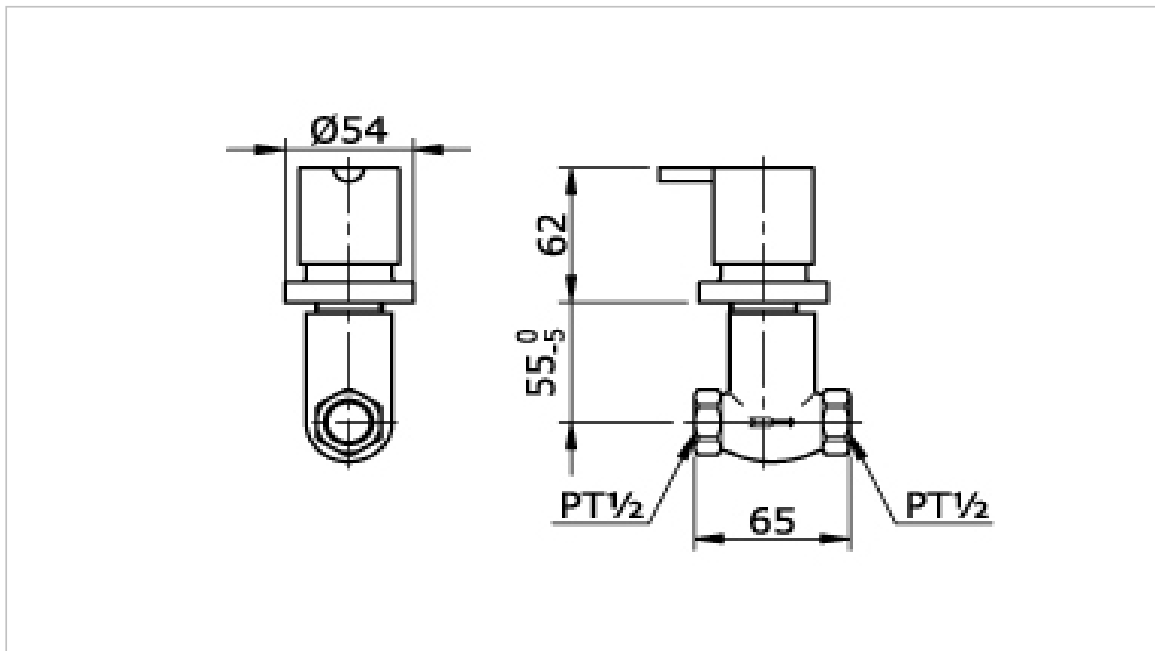

TOTO

FAUCET&SHOWER

TX452SE

"Ego" Stop Valve

Product Features

Stop Valve

Suggestion Fittings & Parts

Remark : We reserve the right to change some parts for suitability.