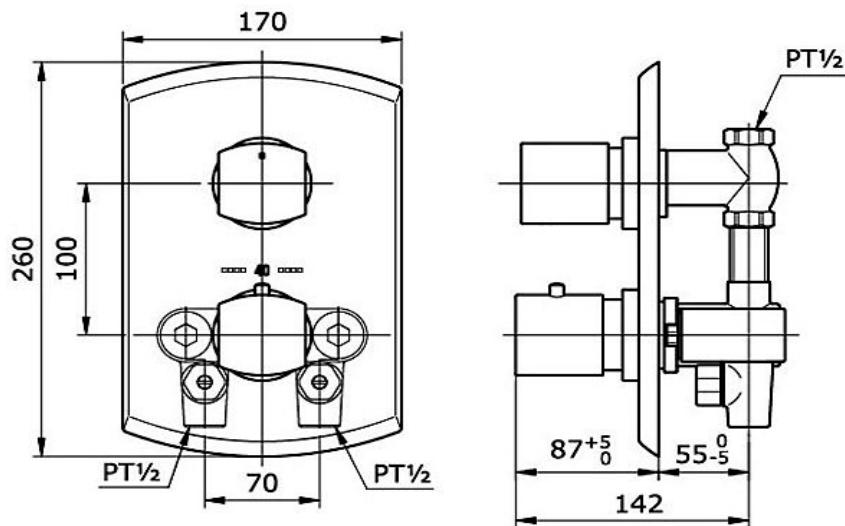

TOTO

FAUCETS

TX451SKBR

COCKTAIL Series

Product Features

Concealed Thermostat Bath or Shower Mixer
W/ Stop Valve

Suggestion Fittings & Parts

Remark : We reserve the right to change some parts for suitability.