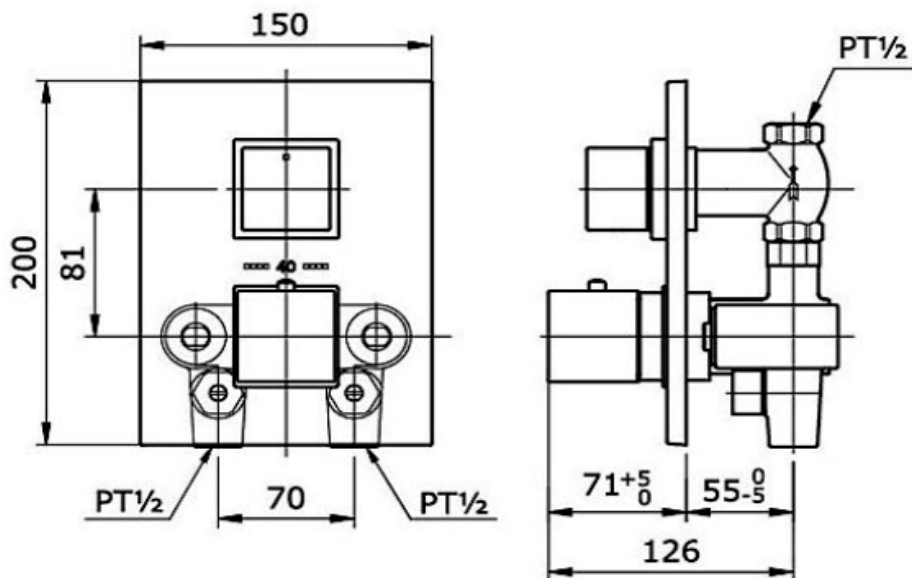

**TOTO**

**FAUCET&SHOWER**

**TX451SIBR**

*"Icon" Concealed Shower Mixer*

### Product Features

Thermostat Bath or Shower Mixer  
with Stop Valve