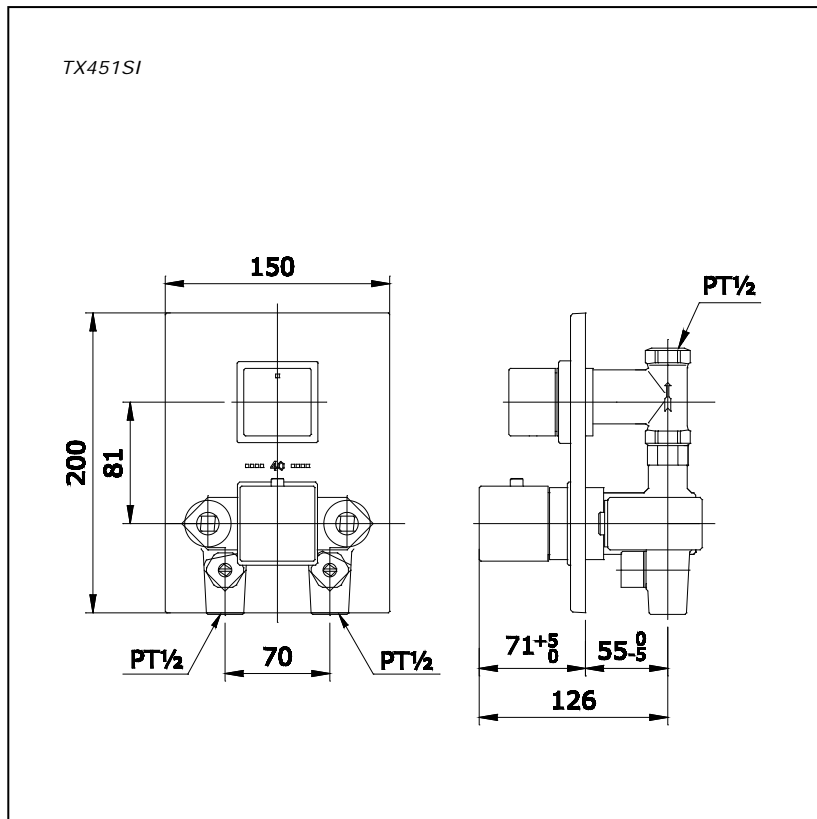

Drawing:

Remarks:

Please consult TOTO sales representative for detail.