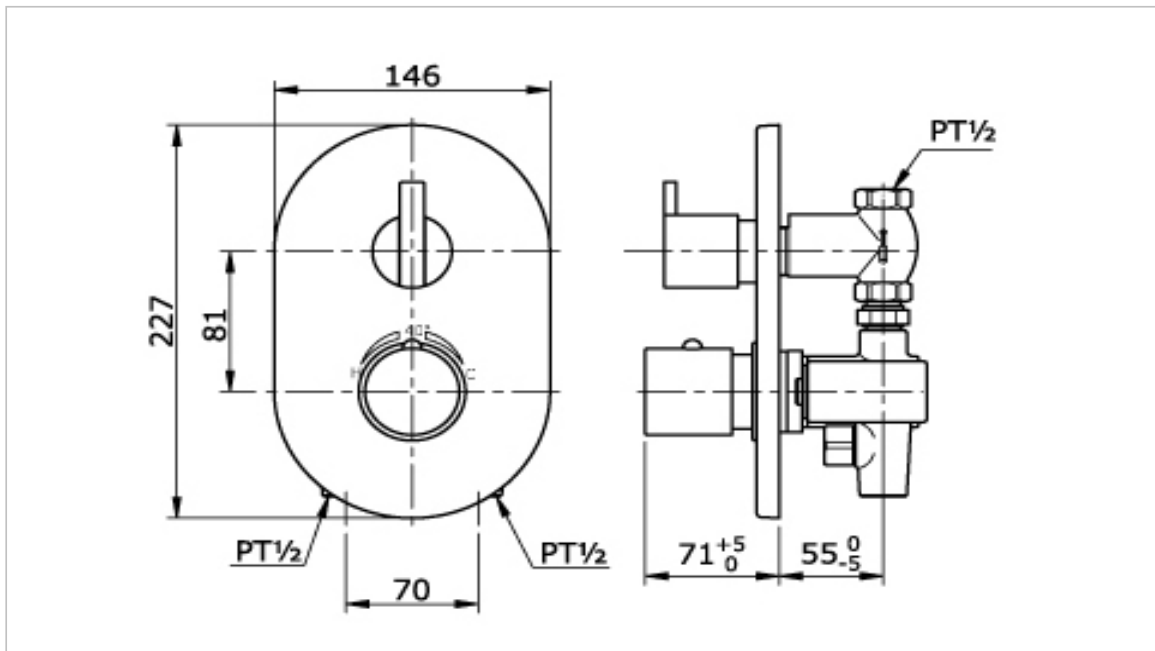

TOTO

FAUCET&SHOWER

TX451SE

"Ego" Concealed Mixer for Fixed Shower

Product Features

Thermostat Bath or Shower Mixer with Stop Valve

Suggestion Fittings & Parts

Remark : We reserve the right to change some parts for suitability.