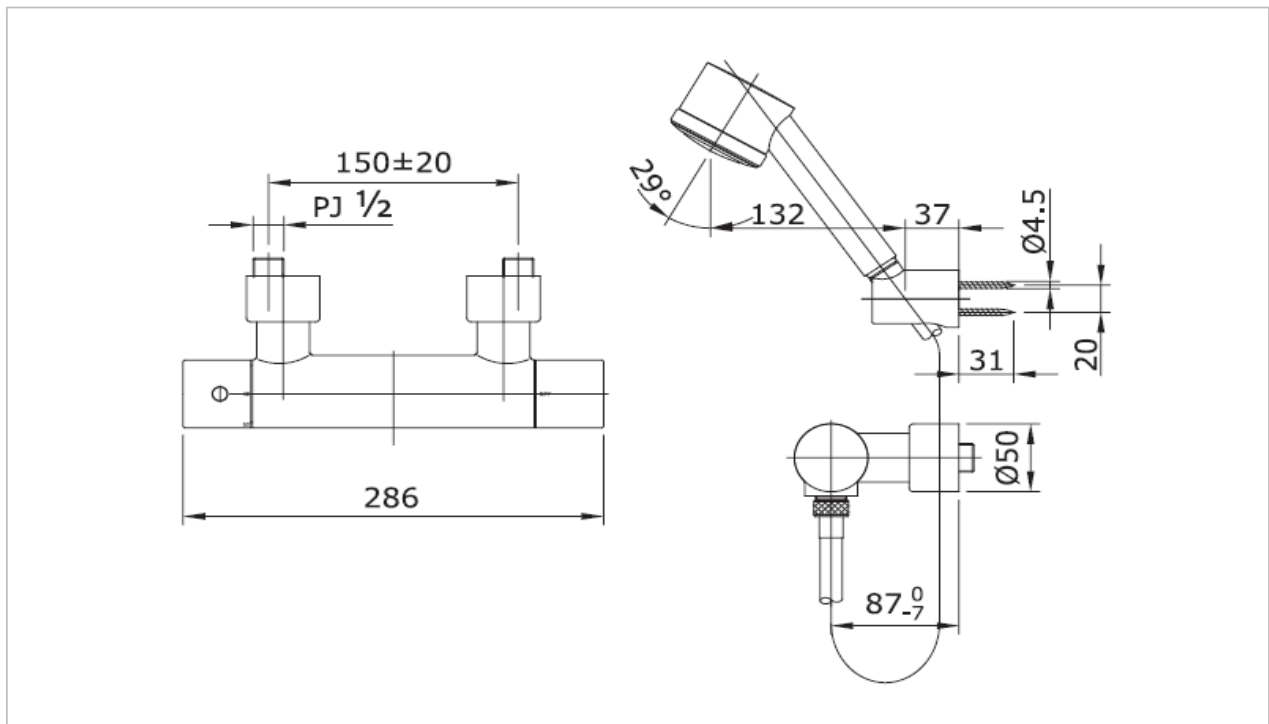

TOTO

FAUCET&SHOWER

TX450SEN

"Ego"Thermostat Exposed Hand Shower

Product Features

TX450SEN
Thermostat Exposed Hand Shower

Suggestion Fittings & Parts

Remark : We reserve the right to change some parts for suitability.

TOTO (THAILAND) CO.,LTD

Bangkok Office : 598 Q House Ploenjit Building., G floor., Ploenchit Rd.,Lumpini, Pathumwan, Bangkok. 10330 Thailand
Tel : +(66)2-650-9925(AUTO) Fax : +(66)2-650-9923-4
www.toto.co.th