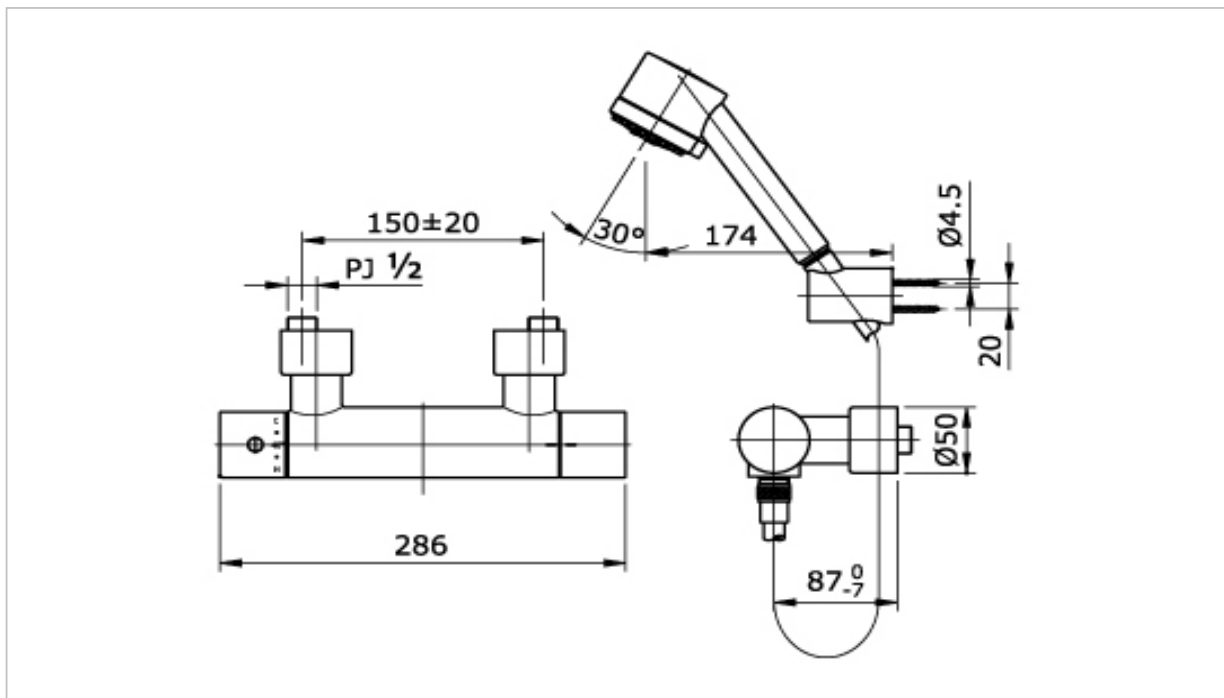

TOTO

FAUCET&SHOWER

TX450SEM

"Ego" Thermostat Shower Set

Product Features

Thermostat Shower Set

Suggestion Fittings & Parts

Remark : We reserve the right to change some parts for suitability.