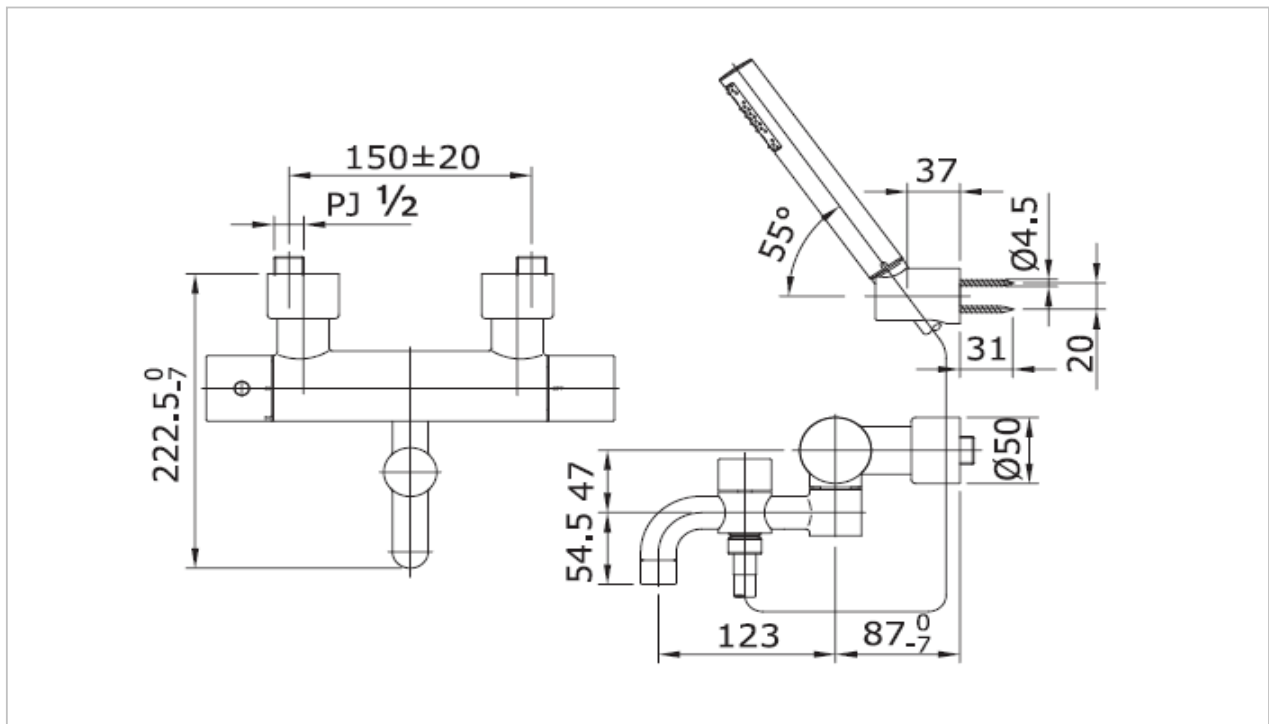

Suggestion Fittings & Parts

Remark : We reserve the right to change some parts for suitability.

TOTO (THAILAND) CO.,LTD

Bangkok Office : 598 Q House Ploenjit Building., G floor., Ploenchit Rd., Lumpini, Pathumwan, Bangkok. 10330 Thailand

Tel : +(66)2-650-9925(AUTO) Fax : +(66)2-650-9923-4

www.toto.co.th