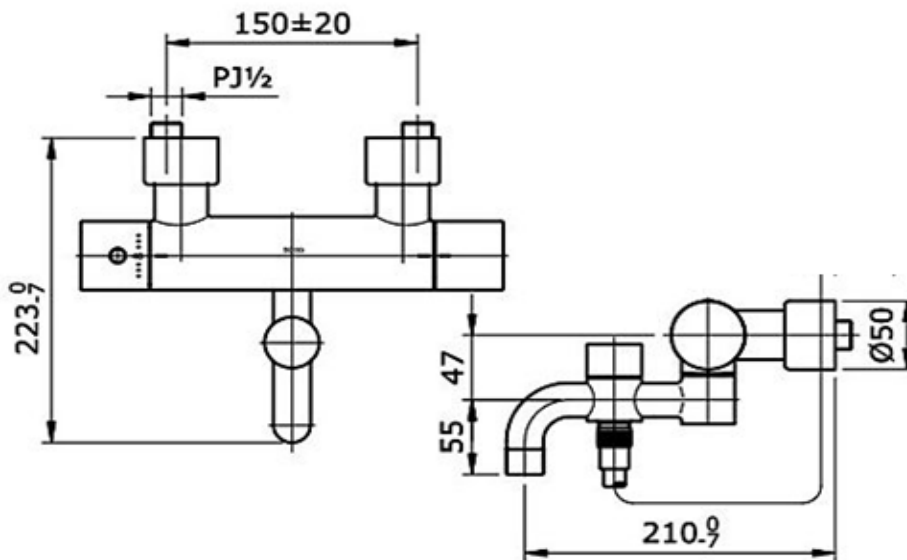

TOTO

FAUCET&SHOWER

TX449SEMV1BR

*"Ego" Thermostat Bath & Shower Mixer
without Hand Shower Set*

Product Features

Thermostat Bath & Shower Mixer
without Hand Shower Set

NOTE: This product does not include
shower flexible hose.