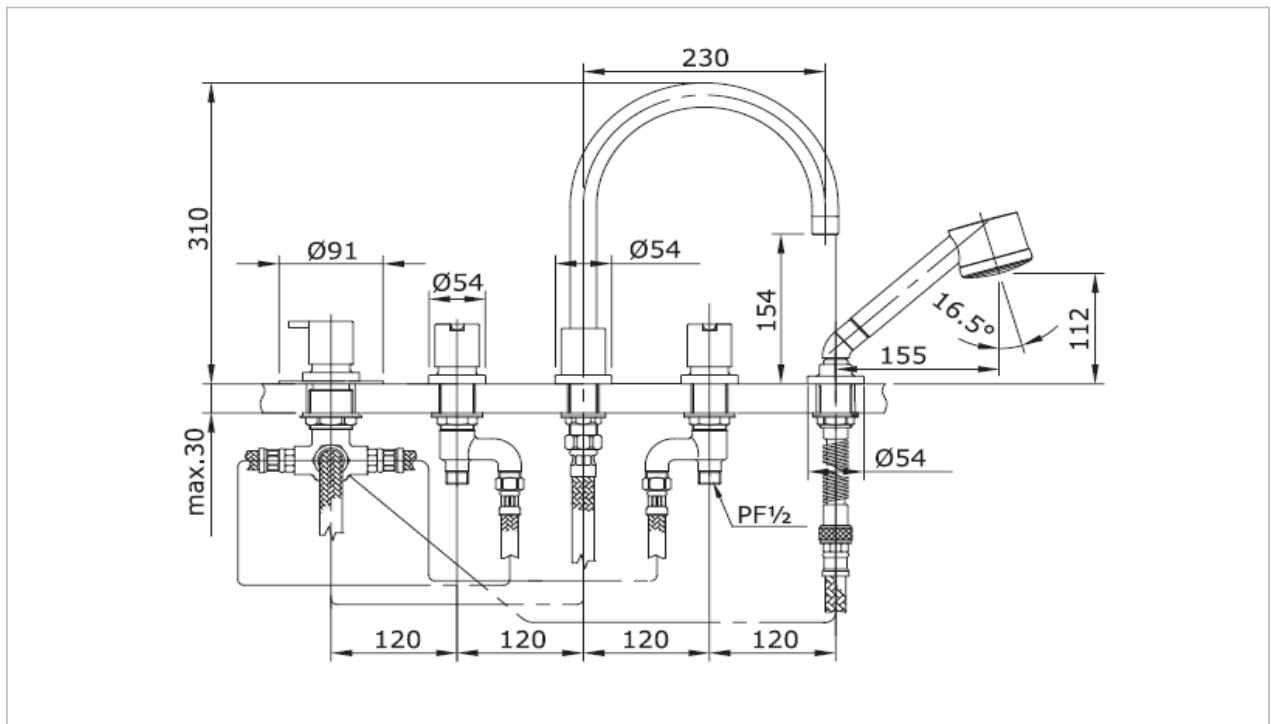

**TOTO**

**FAUCET&SHOWER**

**TX448SEN**

"Ego"Bath Filler Mixer and Hand Shower

Product Features

Suggestion Fittings & Parts

Remark : We reserve the right to change some parts for suitability.

TOTO (THAILAND) CO.,LTD