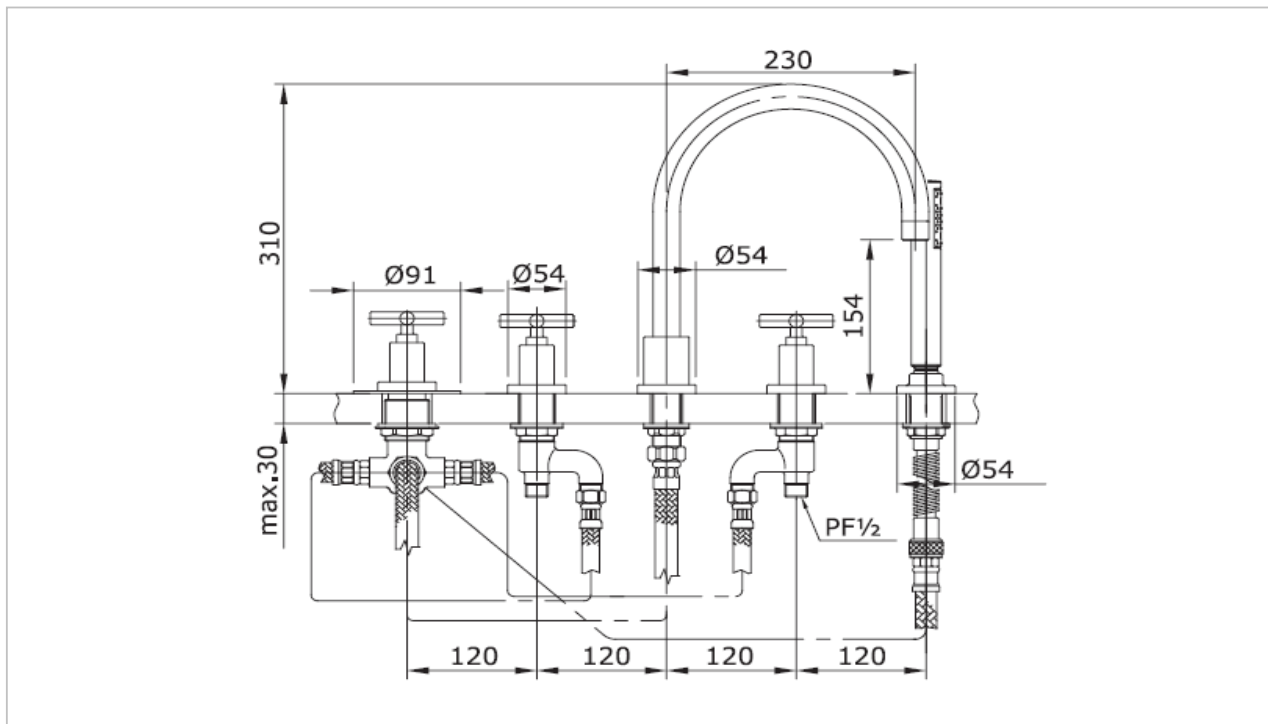

TOTO

FAUCET&SHOWER

TX448SEC

"Ego II (Cross Handle)" Bath Filler Mixer and Hand Shower

Product Features

Suggestion Fittings & Parts

Remark : We reserve the right to change some parts for suitability.

TOTO (THAILAND) CO.,LTD